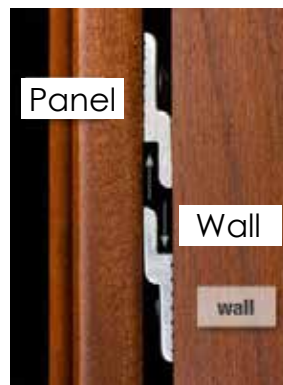

## Hook clip (Provided with ceiling files only)

ex.

## Hanging Bar Trim (Only trim & hook are provided. Chain is not provided.)

ex.

Items below are recommended only. \*NOT PROVIDED BY SKUTCHI)

## Z clip (For wall hung panels)

ex.