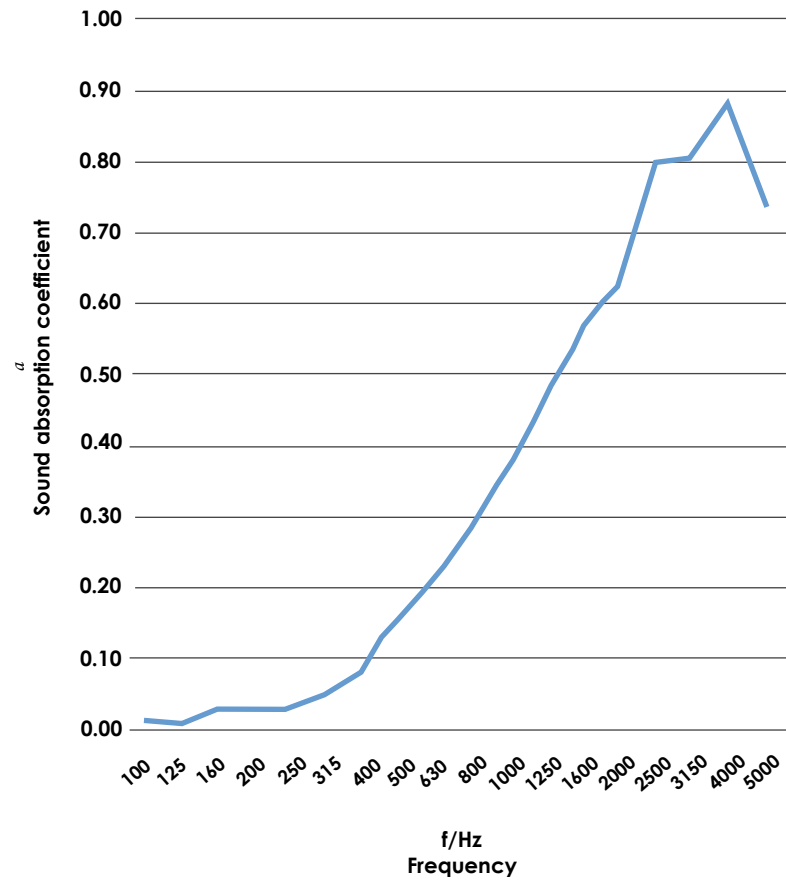

Sound-absorbion Test

Product Name	Sound-absorbing Board
Test Type	Contracted-out Inspection
Test Date	November 14, 2019
Sample Model	2420mm x 1220mm x 9mm
The sample Status	The samples are in good condition and meet the testing requirements
Testing Environment	Meeting the testing requirement
Test Items	Sound-absorbing Detection
Testing Basis	GB/T 20247-2006 Acoustics-measurement of sound absorption in a reverberation room.

Frequency f(Hz)	Sound Absorption Coefficient α
50	-
63	-
80	-
100	0.01
125	0.00
160	0.03
200	0.03
250	0.02
315	0.05
400	0.08
500	0.16
630	0.21
800	0.28
1000	0.37
1250	0.46
1600	0.56
2000	0.63
2500	0.80
3150	0.80
4000	0.88
5000	0.73

Noise Reduction Coefficient: NRC=0.25

Average sound absorption coefficient: 0.34