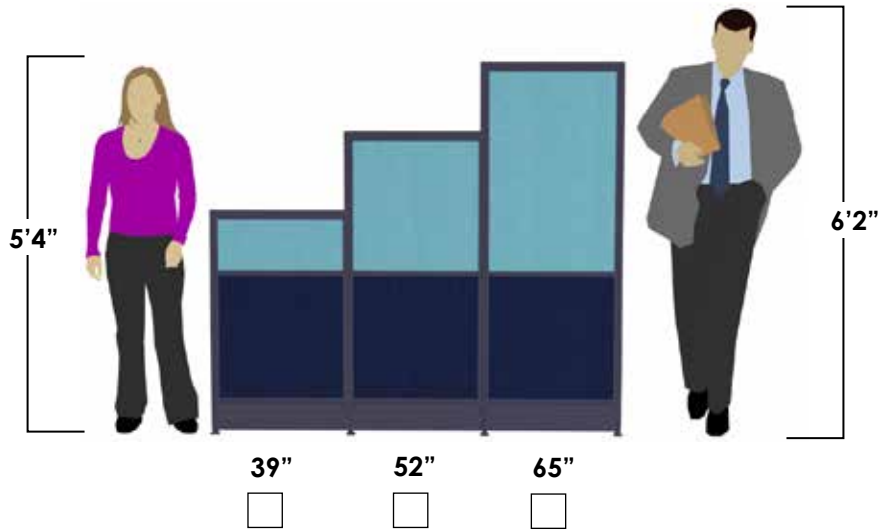

EMERALD

CUBICLE COLLECTION

Height Chart

Panel Style

* (S) Solid can be fabric or laminate

(T) Tile (G) Glass (S) Solid

Layout options: Choose which layout set would best fit your office

Customer Service

Layout #

Call Center

Layout #

120° Cubicles

Layout #

Executive

Layout #

Notes:

Optional Interior Styles
see examples ▶

1. Manager
-Guest seating: 1-2

2. Executive
-Guest seating: 1-2

3. Conference/Board Room
-Number of chairs is based off of table size

4. Huddle
-Number of chairs is based off of table size