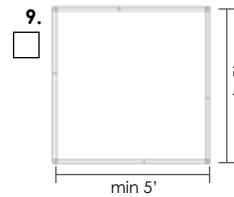

Optional Interior Styles
see examples ▶

1. Manager
-Guest seating: 1-2

2. Executive
-Guest seating: 1-2

3. Conference/Board Room
-Number of chairs is based off of table size

4. Huddle
-Number of chairs is based off of table size

5. Customer Service
-Guest seating: 1

6. Sharing Desking- 2 people
-Guest seating can be added

7. Desking
-Sizing based on door style

8. Executive with Reception

9. Open Office
***Walls Only**

Fabric

Silver (15-108)