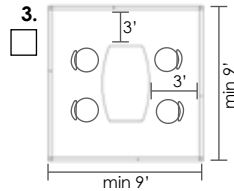

EMERALD

CUBICLE COLLECTION

Height Chart

Panel Style

* (S) Solid can be fabric or laminate

(T) Tile (G) Glass (S) Solid

Layout options: Choose which layout set would best fit your office

Customer Service

Layout #

Call Center

Layout #

120° Cubicles

Layout #

Executive

Layout #

Notes:

Optional Interior Styles
see examples ▶

1. Manager
-Guest seating: 1-2

2. Executive
-Guest seating: 1-2

3. Conference/Board Room
-Number of chairs is based off of table size

4. Huddle
-Number of chairs is based off of table size