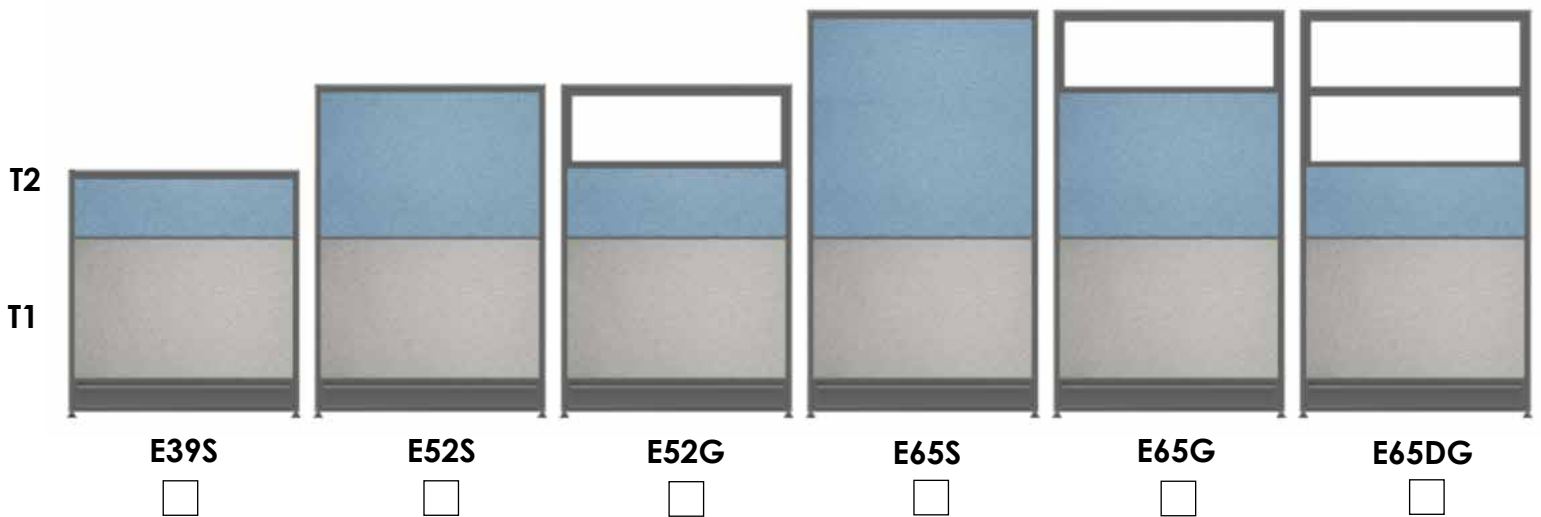

EMERALD

CUBICLE COLLECTION

Height Chart

Panel Style

* (S) Solid can be fabric or laminate

(T) Tile (G) Glass (S) Solid

Layout options: Choose which layout set would best fit your office

Customer Service

Layout #

Call Center

Layout #

120° Cubicles

Layout #

Executive

Layout #

Notes: