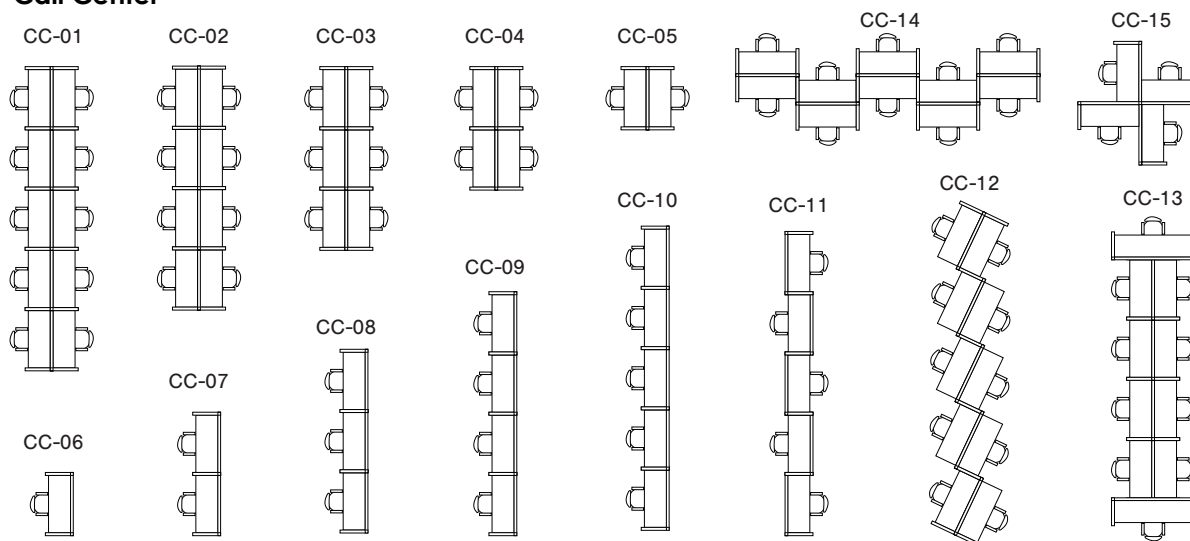

EMERALD

CUBICLE COLLECTION

Height Chart

Panel Style

* (S) Solid can be fabric or laminate

(T) Tile (G) Glass (S) Solid

Layout options: Choose which layout set would best fit your office

Customer Service

Layout #

Call Center

Layout #

120° Cubicles

Layout #

Executive

Layout #

Notes:

Optional Interior Styles
see examples ▶

1. Manager
-Guest seating: 1-2

2. Executive
-Guest seating: 1-2

3. Conference/Board Room
-Number of chairs is based off of table size

4. Huddle
-Number of chairs is based off of table size