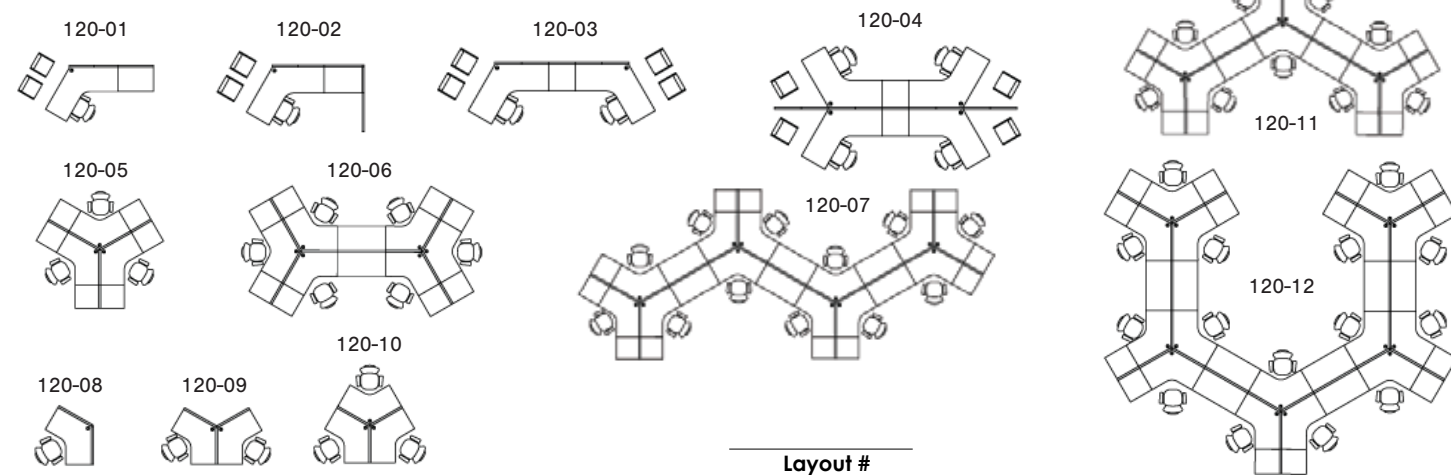

EMERALD

CUBICLE COLLECTION

Height Chart

Panel Style

* (S) Solid can be fabric or laminate

(T) Tile (G) Glass (S) Solid

Layout options: Choose which layout set would best fit your office

Customer Service

Layout #

Call Center

Layout #

120° Cubicles

Layout #

Executive

Layout #

Notes:

Optional Interior Styles
see examples ▶

1. Manager
-Guest seating: 1-2

2. Executive
-Guest seating: 1-2

3. Conference/Board Room
-Number of chairs is based off of table size

4. Huddle
-Number of chairs is based off of table size