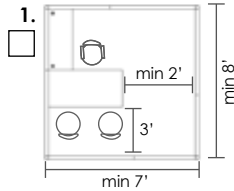

EMERALD

CUBICLE COLLECTION

Height Chart

Panel Style

* (S) Solid can be fabric or laminate

(T) Tile (G) Glass (S) Solid

Layout options: Choose which layout set would best fit your office

Customer Service

Layout #

Call Center

Layout #

120° Cubicles

Layout #

Executive

Layout #

Notes:

Optional Interior Styles
see examples ▶

1. Manager
-Guest seating: 1-2

2. Executive
-Guest seating: 1-2

3. Conference/Board Room
-Number of chairs is based off of table size

4. Huddle
-Number of chairs is based off of table size