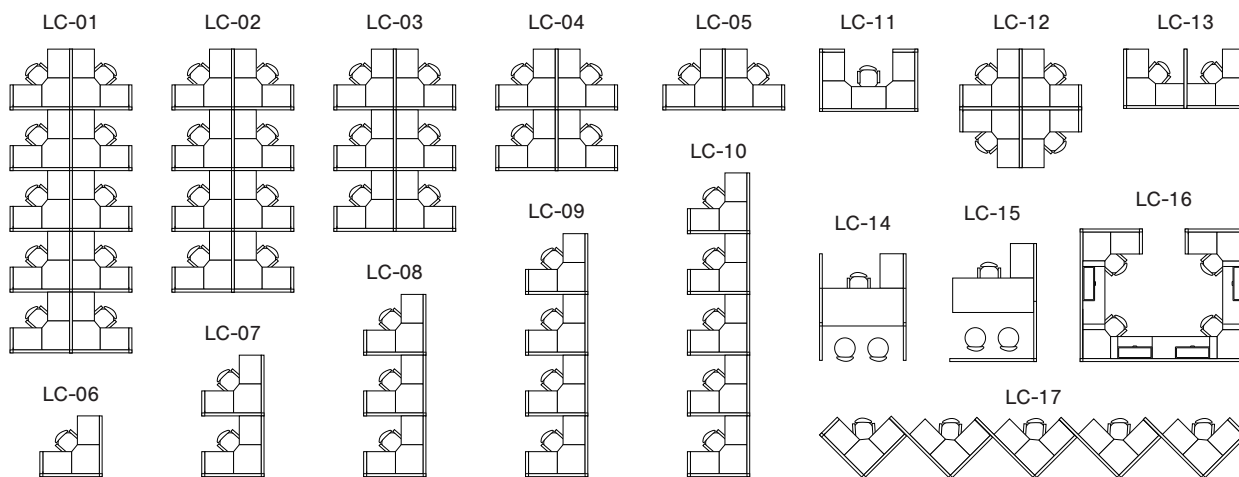

EMERALD

CUBICLE COLLECTION

Height Chart

Panel Style

* (S) Solid can be fabric or laminate

(T) Tile (G) Glass (S) Solid

Layout options: Choose which layout set would best fit your office

Customer Service

Layout #

Call Center

Layout #

120° Cubicles

Layout #

Executive

Layout #

Notes:

Optional Interior Styles
see examples ▶

1. Manager
-Guest seating: 1-2

2. Executive
-Guest seating: 1-2

3. Conference/Board Room
-Number of chairs is based off of table size

4. Huddle
-Number of chairs is based off of table size