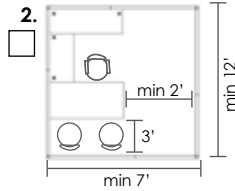

EMERALD

CUBICLE COLLECTION

Height Chart

Panel Style

* (S) Solid can be fabric or laminate

(T) Tile (G) Glass (S) Solid

Layout options: Choose which layout set would best fit your office

Customer Service

Layout #

Call Center

Layout #

120° Cubicles

Layout #

Executive

Layout #

Notes:

Optional Interior Styles
see examples ▶

1. Manager
-Guest seating: 1-2

2. Executive
-Guest seating: 1-2

3. Conference/Board Room
-Number of chairs is based off of table size

4. Huddle
-Number of chairs is based off of table size