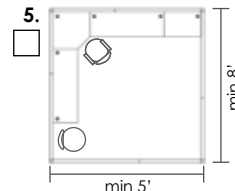

EMERALD

CUBICLE COLLECTION

Height Chart

Panel Style

* (S) Solid can be fabric or laminate

(T) Tile (G) Glass (S) Solid

Layout options: Choose which layout set would best fit your office

Customer Service

Layout #

Call Center

Layout #

120° Cubicles

Layout #

Executive

Layout #

Notes:

Optional Interior Styles
see examples ▶

1. Manager
-Guest seating: 1-2

2. Executive
-Guest seating: 1-2

3. Conference/Board Room
-Number of chairs is based off of table size

4. Huddle
-Number of chairs is based off of table size

5. Customer Service
-Guest seating: 1

6. Sharing Desking- 2 people
-Guest seating can be added

7. Desking
-Sizing based on door style

8. Executive with Reception

9. Open Office
***Walls Only**

Fabric

Silver (15-108)