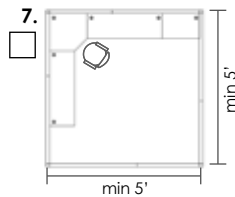

Layout #

Call Center

Layout #

120° Cubicles

Layout #

Executive

Layout #

Notes:

Optional Interior Styles
see examples ▶

1. Manager
-Guest seating: 1-2

2. Executive
-Guest seating: 1-2

3. Conference/Board Room
-Number of chairs is based off of table size

4. Huddle
-Number of chairs is based off of table size

5. Customer Service
-Guest seating: 1

6. Sharing Desking- 2 people
-Guest seating can be added

7. Desking
-Sizing based on door style

8. Executive with Reception

9. Open Office
***Walls Only**

Fabric

Silver (15-108)