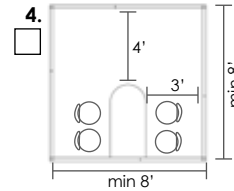

EMERALD

CUBICLE COLLECTION

Height Chart

Panel Style

* (S) Solid can be fabric or laminate

(T) Tile (G) Glass (S) Solid

Layout options: Choose which layout set would best fit your office

Customer Service

Layout #

Call Center

Layout #

120° Cubicles

Layout #

Executive

Layout #

Notes:

Optional Interior Styles
see examples ▶

1. Manager
-Guest seating: 1-2

2. Executive
-Guest seating: 1-2

3. Conference/Board Room
-Number of chairs is based off of table size

4. Huddle
-Number of chairs is based off of table size