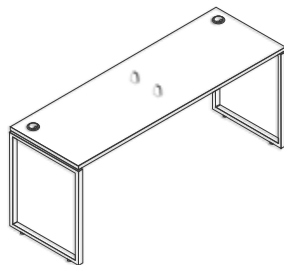

This screen option is for mounting to the tops on desk for easy separation and privacy.

Mount Options

Desktop/Panel Mount-mounts on top of the worksurface or on top of a panel for panel extenders

Single Edge-mounts to front or side of the worksurface

Double Edge- mounts two worksurfaces together

Widths	23"W 41"W	59"W
	29"W 47"W	65"W
	35"W	71"W
Mounts Needed	2	3

Heights
12"H
16"H
18"H
24"H

Corners

Round

Square

Installing mounts on top of desk

Mount

Desk

1 Attach mounts to top of desk

2 Attach screens to the mounts on the desk

Desktop Screen Options

These screens are available in the same dimensions as the desk screens but mount to the edges of the desk instead of on the tops.