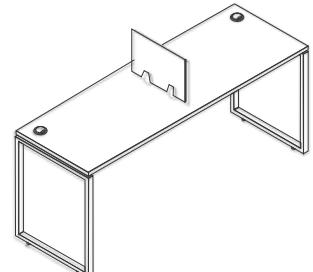

This screen option is for mounting to the tops on desk for easy separation and privacy.

Mount Options

Desktop/Panel Mount-mounts on top of the worksurface or on top of a panel for panel extenders

Single Edge-mounts to front or side of the worksurface

Double Edge- mounts two worksurfaces together

Widths	23"W 41"W	59"W
	29"W 47"W	65"W
	35"W	71"W
Mounts Needed	2	3

Heights
12"H
16"H
18"H
24"H

Corners

Round

Square

Installing mounts on top of desk

Mount

Desk

1 Attach mounts to top of desk

2 Attach screens to the mounts on the desk

Desktop Screen Options

These screens are available in the same dimensions as the desk screens but mount to the edges of the desk instead of on the tops.