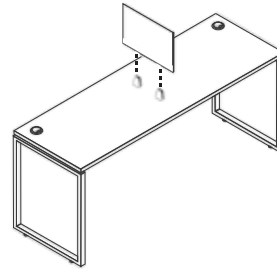

This screen option is for mounting to the tops on desk for easy separation and privacy.

Mount Options

Desktop/Panel Mount-mounts on top of the worksurface or on top of a panel for panel extenders

Single Edge-mounts to front or side of the worksurface

Double Edge- mounts two worksurfaces together

Widths	23"W 41"W	59"W
	29"W 47"W	65"W
	35"W	71"W
Mounts Needed	2	3

Heights
12"H
16"H
18"H
24"H

Corners

Round

Square

Installing mounts on top of desk

Mount

Desk

1 Attach mounts to top of desk

2 Attach screens to the mounts on the desk

Desktop Screen Options

These screens are available in the same dimensions as the desk screens but mount to the edges of the desk instead of on the tops.