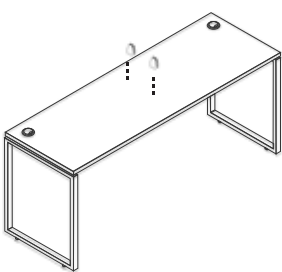

This screen option is for mounting to the tops on desk for easy separation and privacy.

Mount Options

Desktop/Panel Mount-mounts on top of the worksurface or on top of a panel for panel extenders

Single Edge-mounts to front or side of the worksurface

Double Edge- mounts two worksurfaces together

Widths	23"W 41"W	59"W
	29"W 47"W	65"W
	35"W	71"W
Mounts Needed	2	3

Heights
12"H
16"H
18"H
24"H

Corners

Round

Square

Installing mounts on top of desk

Mount

Desk

1 Attach mounts to top of desk

2 Attach screens to the mounts on the desk

Desktop Screen Options

These screens are available in the same dimensions as the desk screens but mount to the edges of the desk instead of on the tops.