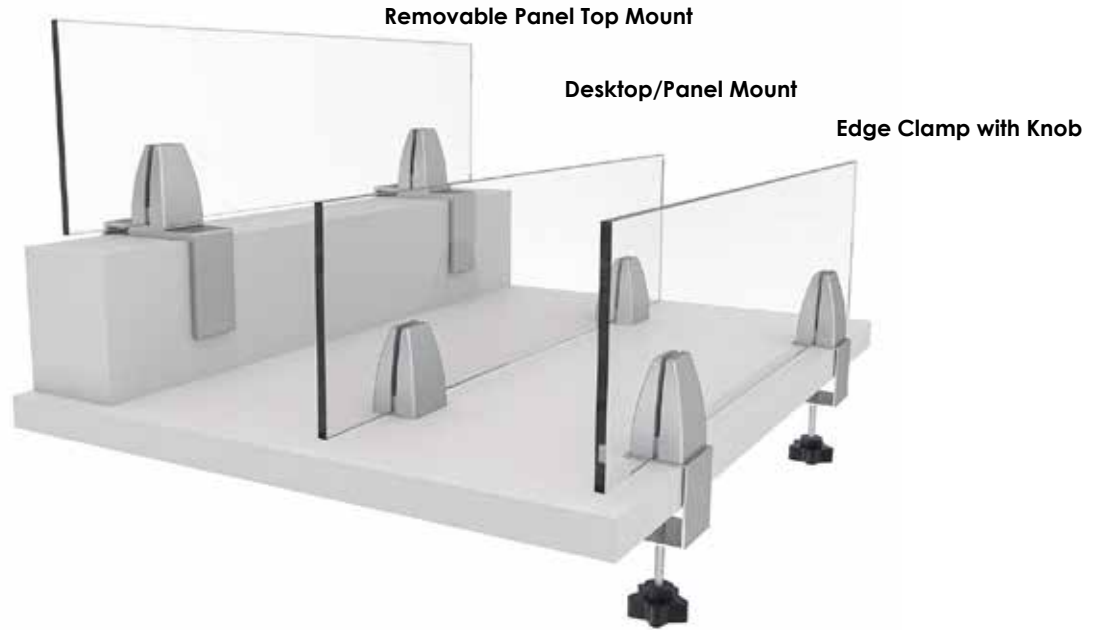

Mount Options

Desktop/Panel Mount-mounts on top of the worksurface or on top of a panel for panel extenders
*If using as a panel extender, the panels must be at least 1 1/2" thick.