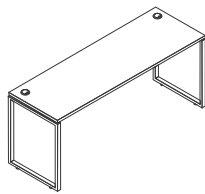

This screen option is for mounting to the tops on desk for easy separation and privacy.

Mount Options

Desktop/Panel Mount-mounts on top of the worksurface or on top of a panel for panel extenders

Single Edge-mounts to front or side of the worksurface

Double Edge- mounts two worksurfaces together

Widths	23"W 41"W	59"W
	29"W 47"W	65"W
	35"W	71"W
Mounts Needed	2	3

Heights
12"H
16"H
18"H
24"H

Corners

Round

Square

Installing mounts on top of desk

Mount

Desk

1 Attach mounts to top of desk

2 Attach screens to the mounts on the desk

Desktop Screen Options

These screens are available in the same dimensions as the desk screens but mount to the edges of the desk instead of on the tops.