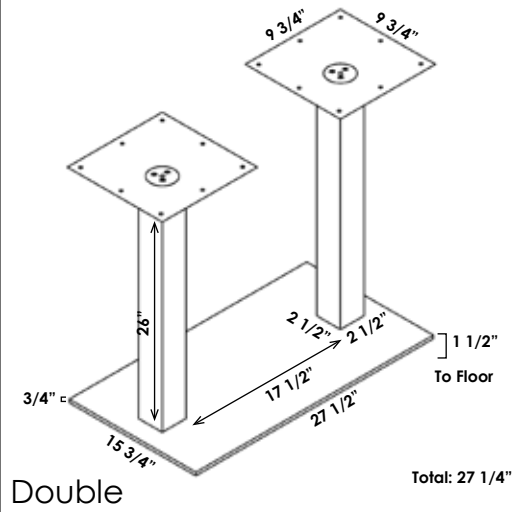

Bases

Single T

Single
(square post)

Total: 27 1/4"

Double

Total: 27 1/4"

Sizes Available

4" x 24"

18"

16" x 30"

Additional Support

Flat Bracket

Flat Brackets will be needed on certain size tables for extra support.

Typicals

Boat shaped top with double base and square columns

Shown with sea salt laminate

Power Module can be inserted into any table. A small cut out will be made in the surface of the table top for the module

Silver Power Module

Recommended cutout dimensions: 8.38" x 4.75"

Product Dimensions: 8.98" x 5.33" x 3.38"

Black Power Module

Recommended cutout dimensions: 8.38" x 4.75"

Product Dimensions: 8.98" x 5.33" x 3.38"

Laminate Options for Tops

**Black Oak
(XD-1025)**

**Driftwood
(XD-21)**

**Light Gray
(XD-01)**

**Maple
(XD-08)**