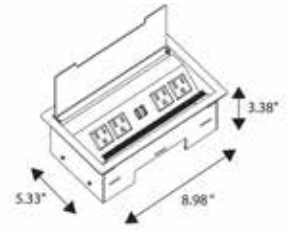

Shown with sea salt laminate

| Dimensions | SKU | Seats | Room Size |
|------------|-------------------------|-------|-----------|
| 48" x 95" | HAR-HEX.IR-48x95-DOU-F1 | 6 | 10' x 14' |

Features

Electrical and Data Modules

Power Module can be inserted into any table. A small cut out will be made in the surface of the table top for the module

Silver Power Module

Recommended cutout dimensions: 8.38" x 4.75"

Product Dimensions: 8.98" x 5.33" x 3.38"

Black Power Module

Recommended cutout dimensions: 8.38" x 4.75"

Product Dimensions: 8.98" x 5.33" x 3.38"

Laminate Options for Tops

**Black Oak
(XD-1025)**

**Driftwood
(XD-21)**

**Light Gray
(XD-01)**

**Maple
(XD-08)**