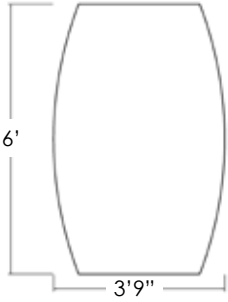

Round

| Dimensions | Seats | Room Size |
|------------|-------|-------------|
| 34" | 4 | 9' x 9' |
| 42" | 4 | 9'6" x 9'6" |
| 46" | 4 | 10' x 10' |

Hexagon

| Dimensions | Seats | Room Size |
|------------|-------|-----------|
| 34" x 60" | 4 | 9' x 11' |
| 34" x 70" | 6 | 9' x 12' |
| 46" x 72" | 6 | 10' x 12' |
| 46" x 84" | 6 | 10' x 13' |
| 46" x 93" | 8 | 10' x 14' |
| 46" x 119" | 10 | 10' x 16' |
| 46" x 143" | 12 | 10' x 18' |

Bases

Single T

Single
(square post)

Total: 27 1/4"

Double

Total: 27 1/4"

Sizes Available

4" x 24"

18"

16" x 30"

Additional Support

Flat Bracket

Flat Brackets will be needed on certain size tables for extra support.

Typicals

Boat shaped top with double base and square columns

Shown with sea salt laminate

| Dimensions | SKU | Seats | Room Size |
|------------|-------------------|-------|-----------|
| 46" x 72" | HAR-BOT-46x72-DOU | 6 | 10' x 12' |

Rectangle shaped top with double base and square columns