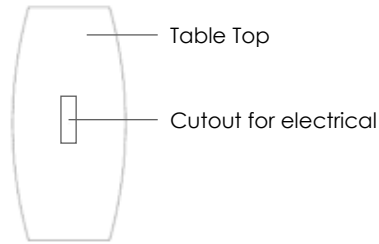

Power Module can be inserted into any table. A small cut out will be made in the surface of the table top for the module

Silver Power Module

Recommended cutout dimensions: 8.38" x 4.75"

Product Dimensions: 8.98" x 5.33" x 3.38"