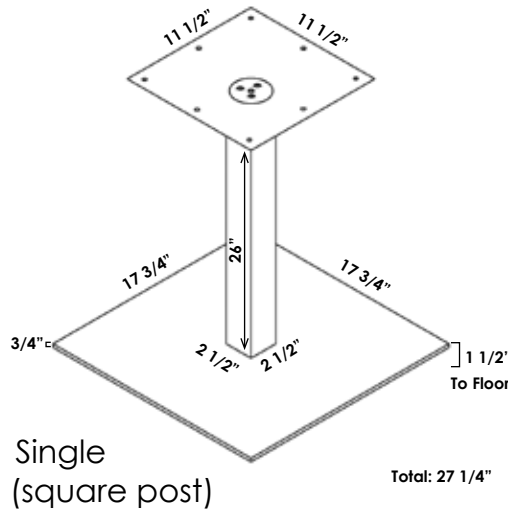

Round

| Dimensions | Seats | Room Size |
|------------|-------|-------------|
| 34" | 4 | 9' x 9' |
| 42" | 4 | 9'6" x 9'6" |
| 46" | 4 | 10' x 10' |

Hexagon

| Dimensions | Seats | Room Size |
|------------|-------|-----------|
| 34" x 60" | 4 | 9' x 11' |
| 34" x 70" | 6 | 9' x 12' |
| 46" x 72" | 6 | 10' x 12' |
| 46" x 84" | 6 | 10' x 13' |
| 46" x 93" | 8 | 10' x 14' |
| 46" x 119" | 10 | 10' x 16' |
| 46" x 143" | 12 | 10' x 18' |

Mix and Match: Choose a top and then choose the right base for you.

Tops

Boat

Oval

Hexagon

Rectangle

Racetrack

Round

Bases

Single T

Single
(square post)

Total: 27 1/4"

Double

Total: 27 1/4"

Sizes Available

4" x 24"

Power Module can be inserted into any table. A small cut out will be made in the surface of the table top for the module

Silver Power Module

Recommended cutout dimensions: 8.38" x 4.75"

Product Dimensions: 8.98" x 5.33" x 3.38"