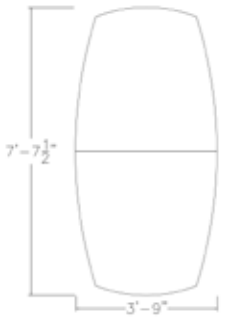

Bases					
<p>Square</p> <p>Overall Height: 28 3/4" Weight: 55 lbs Feet: Diameter 1" x 15/16" H (adjustable)</p>	<p>Single T</p> <p>Overall Height: 28 5/8" Weight: 20 lbs Feet: Felt Feet (incorporated into base plate height)</p>	<p>Post</p> <p>Overall Height: 28"</p>			
<p>Sizes Available</p> <table border="1"> <tr> <td>24"</td> <td>6" x 24"</td> <td>3"</td> </tr> </table>			24"	6" x 24"	3"
24"	6" x 24"	3"			

Typicals

Boat shaped top with double bases

Dimensions	SKU	Seats	Room Size
46" x 93"	HAR-BOT-46x93-DOU	8	10' x 14'

Rectangle shaped top with double bases

Dimensions	SKU	Seats	Room Size
48" x 95"	HAR-REC-48x95-DOU	8	10' x 14'

Oval shaped top with double bases

Dimensions	SKU	Seats	Room Size
46" x 93"	HAR-OVL-46x93-DOU	6	10' x 14'

Arc rectangle shaped top with double bases

Dimensions	SKU	Seats	Room Size
46" x 93"	HAR-AREC-49x93-DOU	8	10' x 14'

Arc boat shaped top with double bases

Dimensions	SKU	Seats	Room Size
46" x 93"	HAR-ABOT-46x93-DOU	8	10' x 14'

Circle shaped top with post leg

Dimensions	SKU	Seats	Room Size
46"	HAR-RD-46-POST	4	10' x 10'