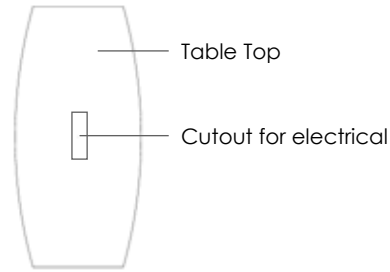

Features

Electrical and Data Modules

Power Module can be inserted into any table. A small cut out will be made in the surface of the table top for the module