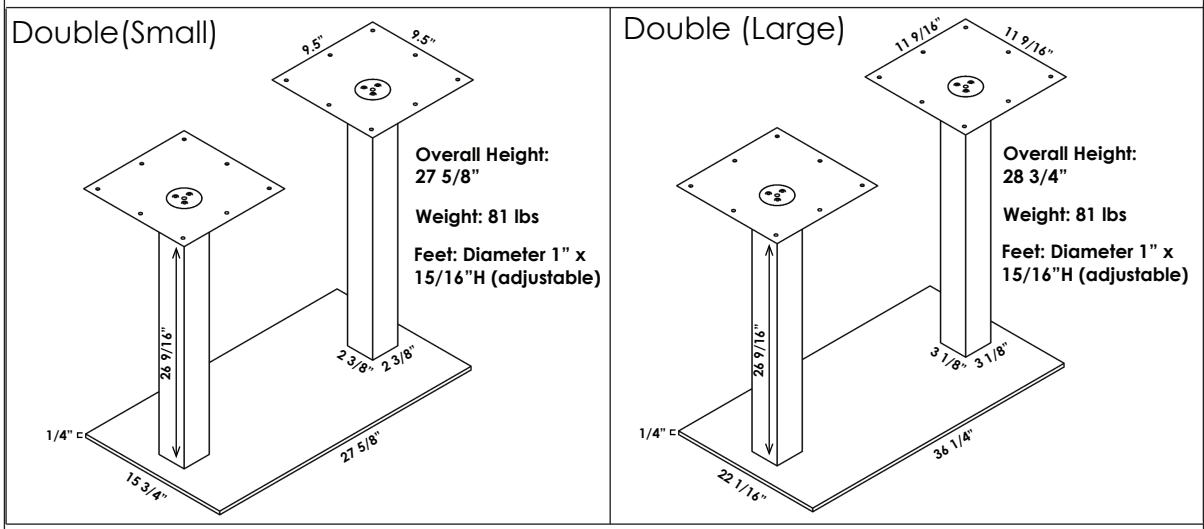

Bases

Additional Support

Flat Bracket

Flat Brackets will be needed on certain size tables for extra support.

Sizes Available

16" x 28"	23" x 37"