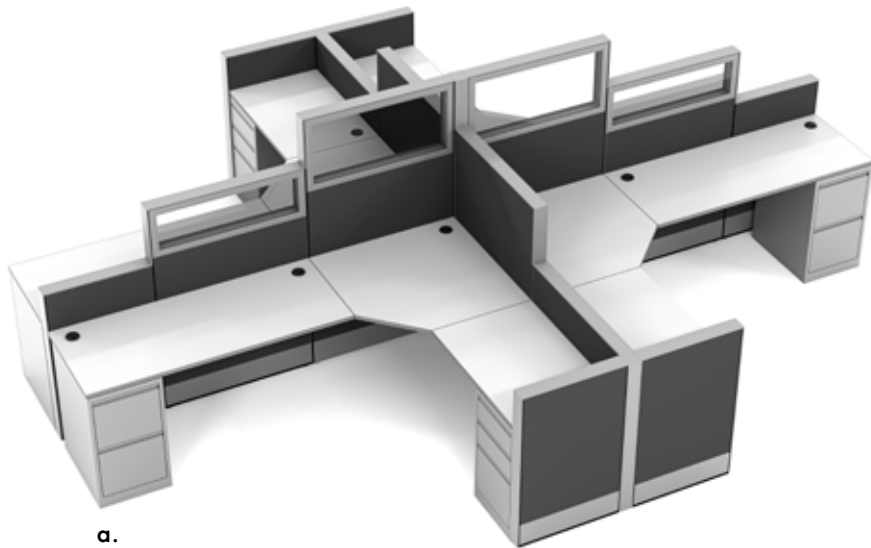

SAPPHIRE CUBICLE SYSTEM

Versatile file system available in 39", 52", and 65" heights as well as laminate, fabric and glass

a.

b.

View more on Sapphire Cubicle System

<https://www.skutchi.com/showcase-sapphire-cubicle-system/>