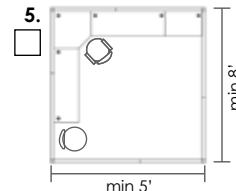

Height Chart

Panel Style

* (S) Solid can be fabric or laminate

- (T) Tile
- (G) Glass
- (S) Solid

Layout options: Choose which layout set would best fit your office

Customer Service

Call Center

120° Cubicles

Executive

Notes:

Optional Interior Styles
see examples ▶

1. Manager
-Guest seating: 1-2

2. Executive
-Guest seating: 1-2

3. Conference/Board Room
-Number of chairs is based off of table size

4. Huddle
-Number of chairs is based off of table size