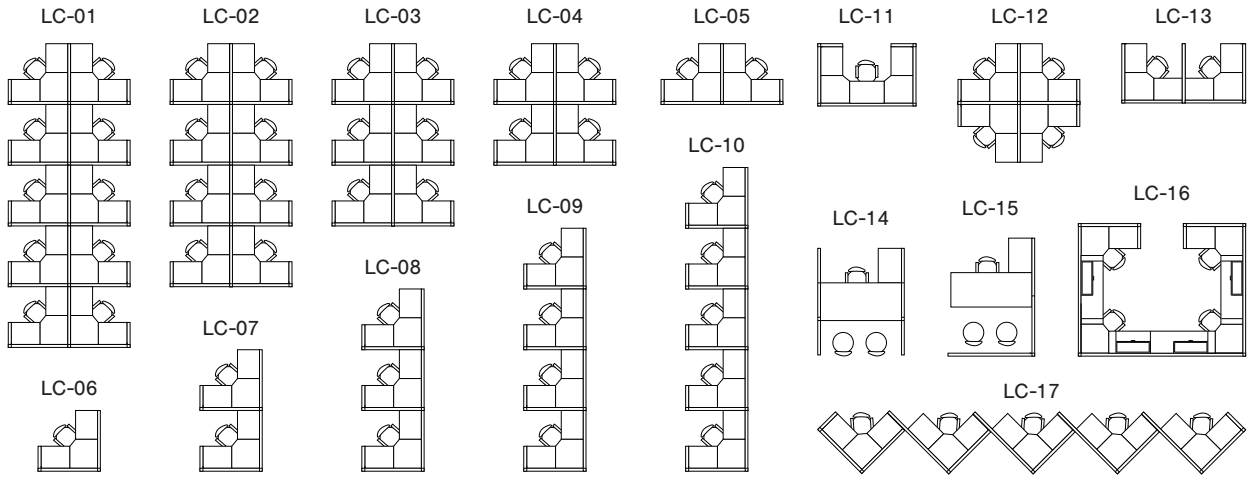

Height Chart

Panel Style

* (S) Solid can be fabric or laminate

- (T) Tile
- (G) Glass
- (S) Solid

Layout options: Choose which layout set would best fit your office

Customer Service

Call Center

120° Cubicles

Executive

Notes:

Optional Interior Styles
see examples ▶

1. Manager
-Guest seating: 1-2

2. Executive
-Guest seating: 1-2

3. Conference/Board Room
-Number of chairs is based off of table size

4. Huddle
-Number of chairs is based off of table size

5. Customer Service
-Guest seating: 1

6. Sharing Desking - 2 people
-Guest seating can be added

7. Desking
-Sizing based on door style

8. Executive with Reception

9. Open Office
***Walls Only**

Fabric

 Silver (15-108) <input type="checkbox"/>	 Toffee (15-09) <input type="checkbox"/>	 Lime-Green (15-118) <input type="checkbox"/>	 Slate (15-41) <input type="checkbox"/>	 Gold (15-155) <input type="checkbox"/>	 Royal Blue (15-167) <input type="checkbox"/>	 Scarlet (15-164) <input type="checkbox"/>
 Pumpkin (15-75F) <input type="checkbox"/>	 Charcoal (15-13) <input type="checkbox"/>	 Cool Aqua (15-175) <input type="checkbox"/>	 Sage (15-103) <input type="checkbox"/>	 Midnight (15-03) <input type="checkbox"/>	 Blue Lagoon (15-107) <input type="checkbox"/>	 Banana (15-104) <input type="checkbox"/>