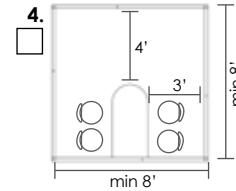

Height Chart

Panel Style

* (S) Solid can be fabric or laminate

- (T) Tile
- (G) Glass
- (S) Solid

Layout options: Choose which layout set would best fit your office

Customer Service

Call Center

120° Cubicles

Executive

Notes:

Optional Interior Styles
see examples ▶

1. Manager
-Guest seating: 1-2

2. Executive
-Guest seating: 1-2

3. Conference/Board Room
-Number of chairs is based off of table size

4. Huddle
-Number of chairs is based off of table size