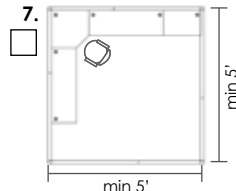

6. Sharing Desking - 2 people
-Guest seating can be added

7. Desking
-Sizing based on door style