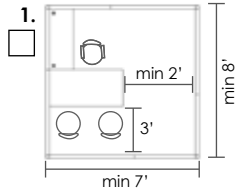

Height Chart

Panel Style

* (S) Solid can be fabric or laminate

- (T) Tile
- (G) Glass
- (S) Solid

Layout options: Choose which layout set would best fit your office

Customer Service

Call Center

120° Cubicles

Executive

Notes:

Optional Interior Styles
see examples ▶

1. Manager
-Guest seating: 1-2

2. Executive
-Guest seating: 1-2

3. Conference/Board Room
-Number of chairs is based off of table size

4. Huddle
-Number of chairs is based off of table size