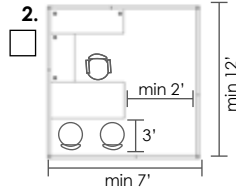

Height Chart

Panel Style

* (S) Solid can be fabric or laminate

- (T) Tile
- (G) Glass
- (S) Solid

Layout options: Choose which layout set would best fit your office

Customer Service

Call Center

120° Cubicles

Executive

Notes:

Optional Interior Styles
see examples ▶

1. Manager
-Guest seating: 1-2

2. Executive
-Guest seating: 1-2

3. Conference/Board Room
-Number of chairs is based off of table size

4. Huddle
-Number of chairs is based off of table size