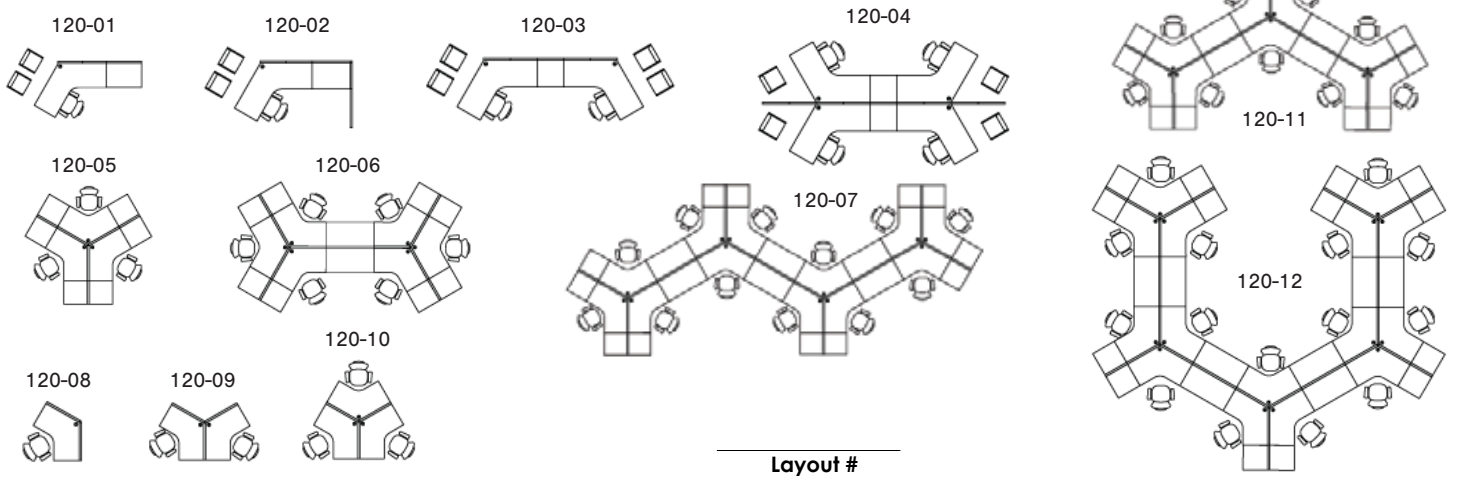

Height Chart

Panel Style

* (S) Solid can be fabric or laminate

- (T) Tile
- (G) Glass
- (S) Solid

Layout options: Choose which layout set would best fit your office

Customer Service

Call Center

120° Cubicles

Executive

Notes:

Optional Interior Styles
see examples ▶

1. Manager
-Guest seating: 1-2

2. Executive
-Guest seating: 1-2

3. Conference/Board Room
-Number of chairs is based off of table size

4. Huddle
-Number of chairs is based off of table size