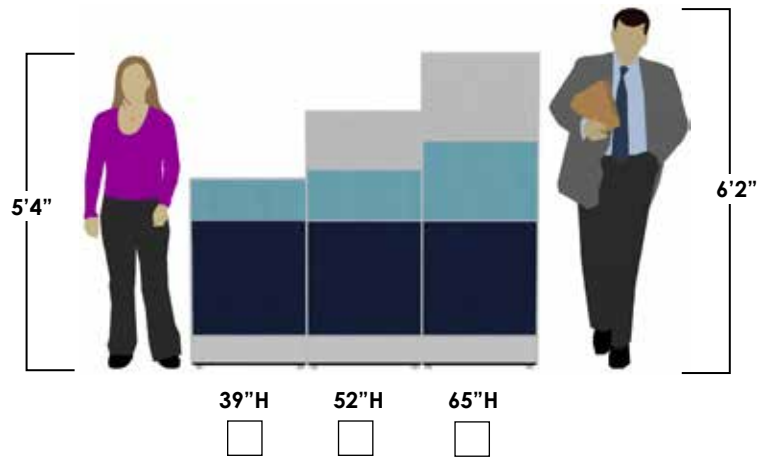

Height Chart

Panel Style

* (S) Solid can be fabric or laminate

- (T) Tile
- (G) Glass
- (S) Solid

Layout options: Choose which layout set would best fit your office

Customer Service

Call Center

120° Cubicles

Executive

Notes:

Optional Interior Styles
see examples ▶

1. Manager
-Guest seating: 1-2

2. Executive
-Guest seating: 1-2

3. Conference/Board Room
-Number of chairs is based off of table size

4. Huddle
-Number of chairs is based off of table size