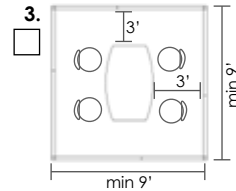

Height Chart

Panel Style

* (S) Solid can be fabric or laminate

- (T) Tile
- (G) Glass
- (S) Solid

Layout options: Choose which layout set would best fit your office

Customer Service

Call Center

120° Cubicles

Executive

Notes:

Optional Interior Styles
see examples ▶

1. Manager
-Guest seating: 1-2

2. Executive
-Guest seating: 1-2

3. Conference/Board Room
-Number of chairs is based off of table size

4. Huddle
-Number of chairs is based off of table size