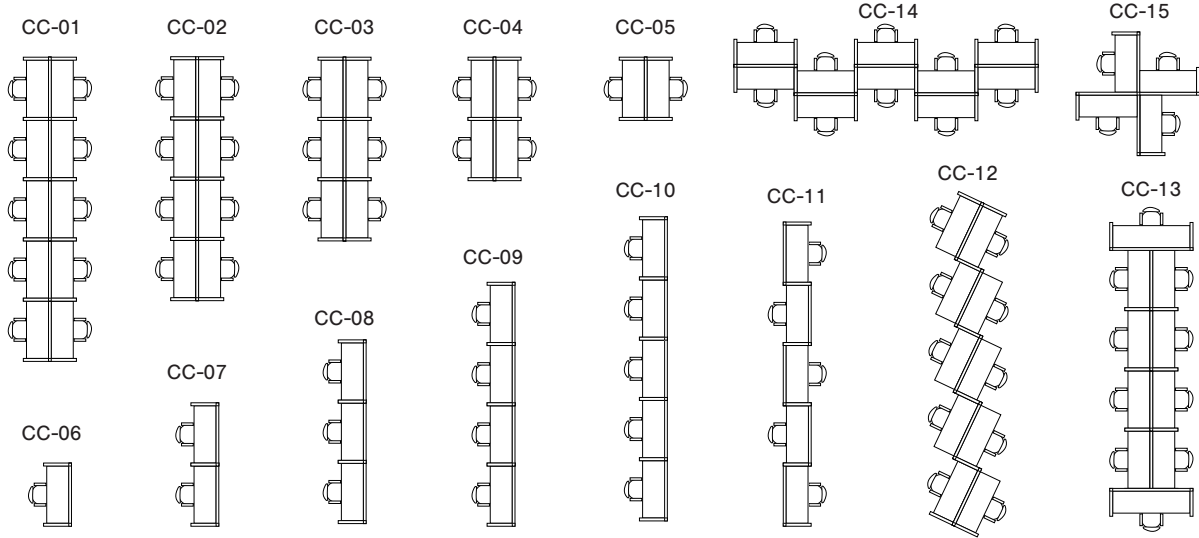

Height Chart

Panel Style

* (S) Solid can be fabric or laminate

- (T) Tile
- (G) Glass
- (S) Solid

Layout options: Choose which layout set would best fit your office

Customer Service

Call Center

120° Cubicles

Executive

Notes:

Optional Interior Styles
see examples ▶

1. Manager
-Guest seating: 1-2

2. Executive
-Guest seating: 1-2

3. Conference/Board Room
-Number of chairs is based off of table size

4. Huddle
-Number of chairs is based off of table size