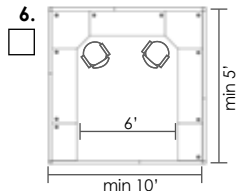

6. Sharing Desking - 2 people
-Guest seating can be added