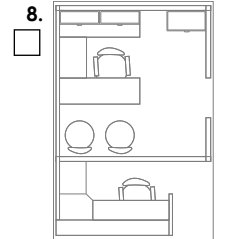

Height Chart

Panel Style

* (S) Solid can be fabric or laminate

- (T) Tile
- (G) Glass
- (S) Solid

Layout options: Choose which layout set would best fit your office

Customer Service

Call Center

120° Cubicles

Executive

Notes:

Optional Interior Styles
see examples ▶

1. Manager
-Guest seating: 1-2

2. Executive
-Guest seating: 1-2

3. Conference/Board Room
-Number of chairs is based off of table size

4. Huddle
-Number of chairs is based off of table size

5. Customer Service
-Guest seating: 1

6. Sharing Desking - 2 people
-Guest seating can be added

7. Desking
-Sizing based on door style

8. Executive with Reception

9. Open Office
***Walls Only**

Fabric

 Silver (15-108) <input type="checkbox"/>	 Toffee (15-09) <input type="checkbox"/>	 Lime-Green (15-118) <input type="checkbox"/>	 Slate (15-41) <input type="checkbox"/>	 Gold (15-155) <input type="checkbox"/>	 Royal Blue (15-167) <input type="checkbox"/>	 Scarlet (15-164) <input type="checkbox"/>
 Pumpkin (15-75F) <input type="checkbox"/>	 Charcoal (15-13) <input type="checkbox"/>	 Cool Aqua (15-175) <input type="checkbox"/>	 Sage (15-103) <input type="checkbox"/>	 Midnight (15-03) <input type="checkbox"/>	 Blue Lagoon (15-107) <input type="checkbox"/>	 Banana (15-104) <input type="checkbox"/>