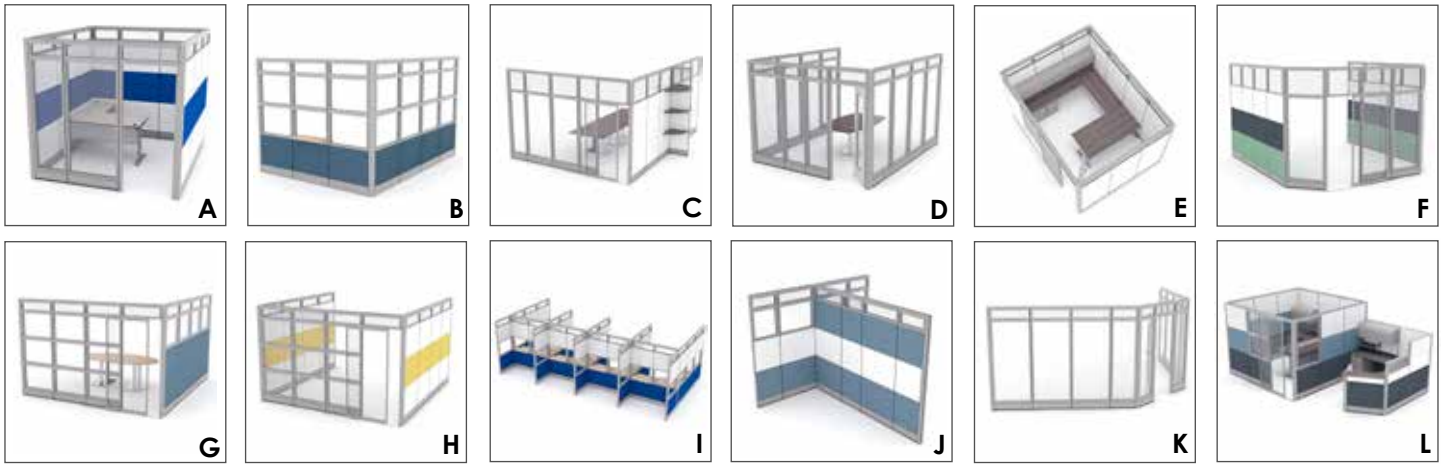

# SAPPHIRE WALL SYSTEM

## *Quicklook Guide*

888-993-3757

Layouts

**EX-01**  
Customer Service

**EX-REC-01**  
Executive with Reception

**EX-02**  
Manager

Footprints

OPTION 1-SAP

OPTION 2-SAP

OPTION 3-SAP

OPTION 4-SAP

Sapphire Connectors

4 way

3 way

2 way

120° 3 way

Without bottom track

With bottom track

3C