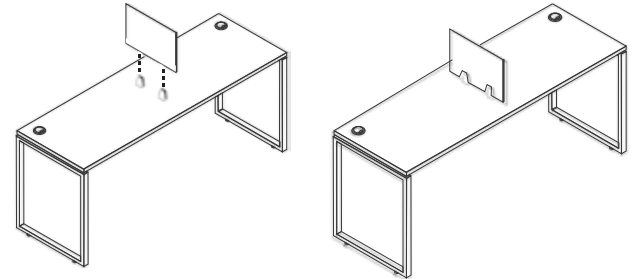

This screen option is for mounting to the tops on desk for easy separation and privacy.

Mount Options

Desktop/Panel Mount-mounts on top of the worksurface or on top of a panel for panel extenders

Single Edge-mounts to front or side of the worksurface

Double Edge- mounts two worksurfaces together

Widths	23"W	41"W	59"W
	29"W	47"W	65"W
	35"W		71"W
Mounts Needed	2		3

Heights
12"H
16"H
18"H
24"H

Corners

Round

Square

Installing mounts on top of desk

Mount

Desk

1 Attach mounts to top of desk

2 Attach screens to the mounts on the desk

Desktop Screen Options

These screens are available in the same dimensions as the desk screens but mount to the edges of the desk instead of on the tops.