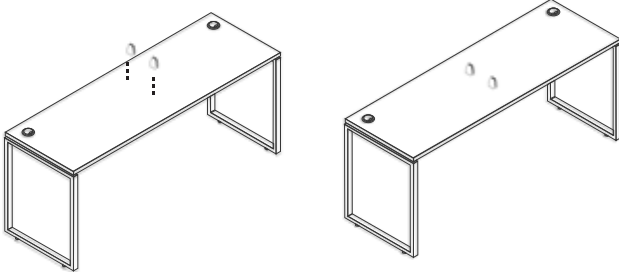

This screen option is for mounting to the tops on desk for easy separation and privacy.

Mount Options

Desktop/Panel Mount-mounts on top of the worksurface or on top of a panel for panel extenders

Single Edge-mounts to front or side of the worksurface

Double Edge- mounts two worksurfaces together

Widths	23"W	41"W	59"W
	29"W	47"W	65"W
	35"W		71"W
Mounts Needed	2		3

Heights
12"H
16"H
18"H
24"H

Corners

Round

Square

Installing mounts on top of desk

Mount

Desk

1 Attach mounts to top of desk

2 Attach screens to the mounts on the desk

Desktop Screen Options

These screens are available in the same dimensions as the desk screens but mount to the edges of the desk instead of on the tops.