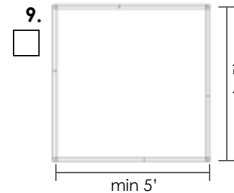

Optional Interior Styles
see examples ▶

1. Manager
-Guest seating: 1-2

2. Executive
-Guest seating: 1-2

3. Conference/Board Room
-Number of chairs is based off of table size

4. Huddle
-Number of chairs is based off of table size

5. Customer Service
-Guest seating: 1

6. Sharing Desking- 2 people
-Guest seating can be added

7. Desking
-Sizing based on door style

8. Executive with Reception

9. Open Office
***Walls Only**

Fabric

Silver (15-108)