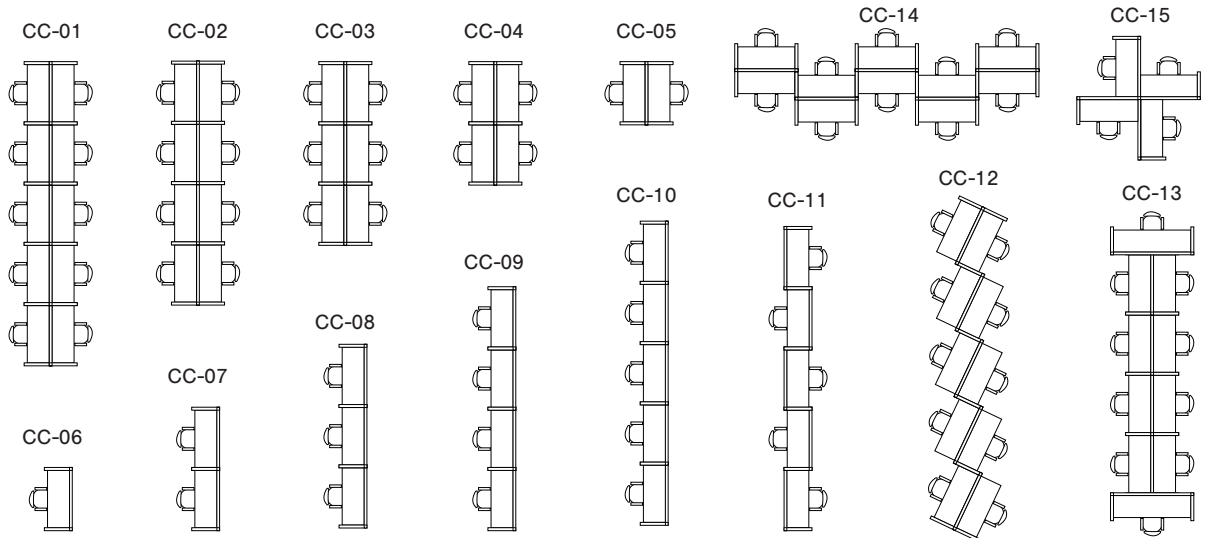

EMERALD

CUBICLE COLLECTION

Height Chart

Panel Style

* (S) Solid can be fabric or laminate

(T) Tile (G) Glass (S) Solid

Layout options: Choose which layout set would best fit your office

Customer Service

Layout #

Call Center

Layout #

120° Cubicles

Layout #

Executive

Layout #

Notes:

Optional Interior Styles
see examples ▶

1. Manager
-Guest seating: 1-2

2. Executive
-Guest seating: 1-2

3. Conference/Board Room
-Number of chairs is based off of table size

4. Huddle
-Number of chairs is based off of table size