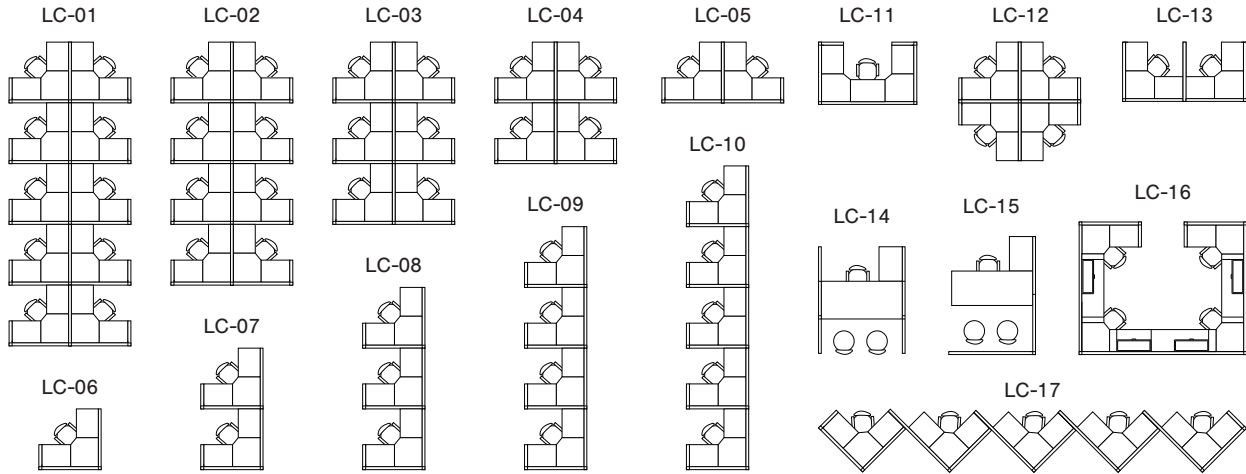

EMERALD

CUBICLE COLLECTION

Height Chart

Panel Style

* (S) Solid can be fabric or laminate

(T) Tile (G) Glass (S) Solid

Layout options: Choose which layout set would best fit your office

Customer Service

Layout #

Call Center

Layout #

120° Cubicles

Layout #

Executive

Layout #

Notes:

Optional Interior Styles
see examples ▶

1. Manager
-Guest seating: 1-2

2. Executive
-Guest seating: 1-2

3. Conference/Board Room
-Number of chairs is based off of table size

4. Huddle
-Number of chairs is based off of table size