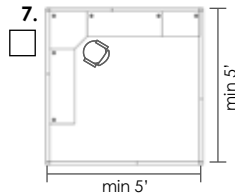

Layout #

Call Center

Layout #

120° Cubicles

Layout #

Executive

Layout #

Notes:

Optional Interior Styles
see examples ▶

1. Manager
-Guest seating: 1-2

2. Executive
-Guest seating: 1-2

3. Conference/Board Room
-Number of chairs is based off of table size

4. Huddle
-Number of chairs is based off of table size

5. Customer Service
-Guest seating: 1

6. Sharing Desking- 2 people
-Guest seating can be added

7. Desking
-Sizing based on door style

8. Executive with Reception

9. Open Office
***Walls Only**

Fabric

Silver (15-108)