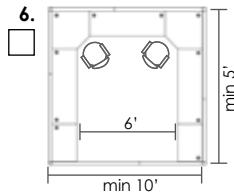

6. Sharing Desking- 2 people
-Guest seating can be added