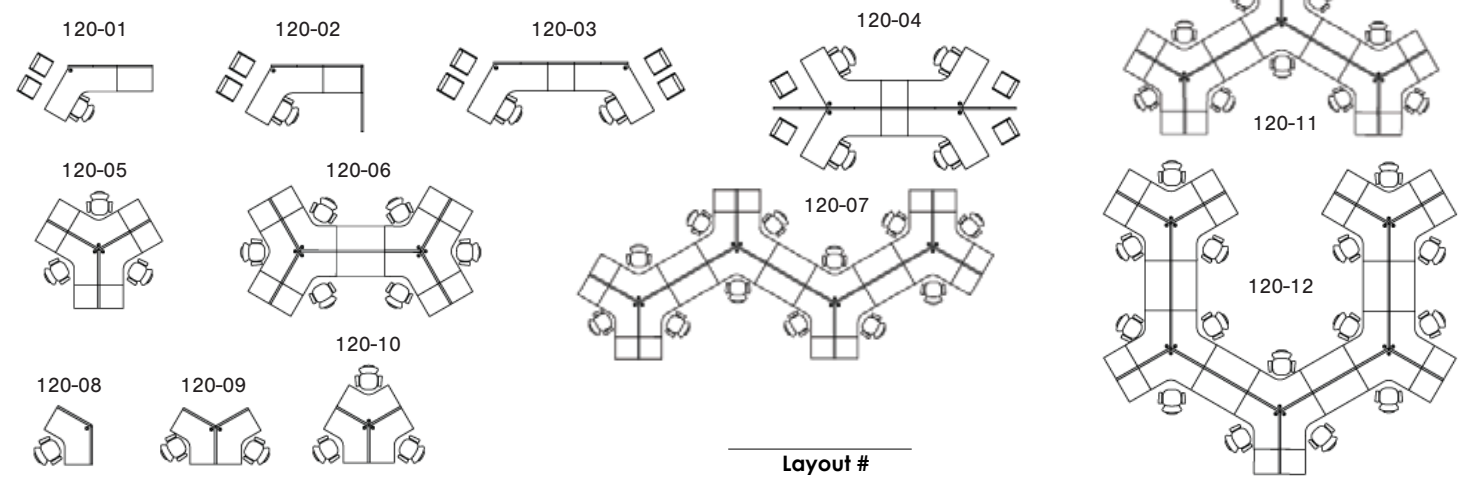

EMERALD

CUBICLE COLLECTION

Height Chart

Panel Style

* (S) Solid can be fabric or laminate

(T) Tile (G) Glass (S) Solid

Layout options: Choose which layout set would best fit your office

Customer Service

Layout #

Call Center

Layout #

120° Cubicles

Layout #

Executive

Layout #

Notes:

Optional Interior Styles
see examples ▶

1. Manager
-Guest seating: 1-2

2. Executive
-Guest seating: 1-2

3. Conference/Board Room
-Number of chairs is based off of table size

4. Huddle
-Number of chairs is based off of table size