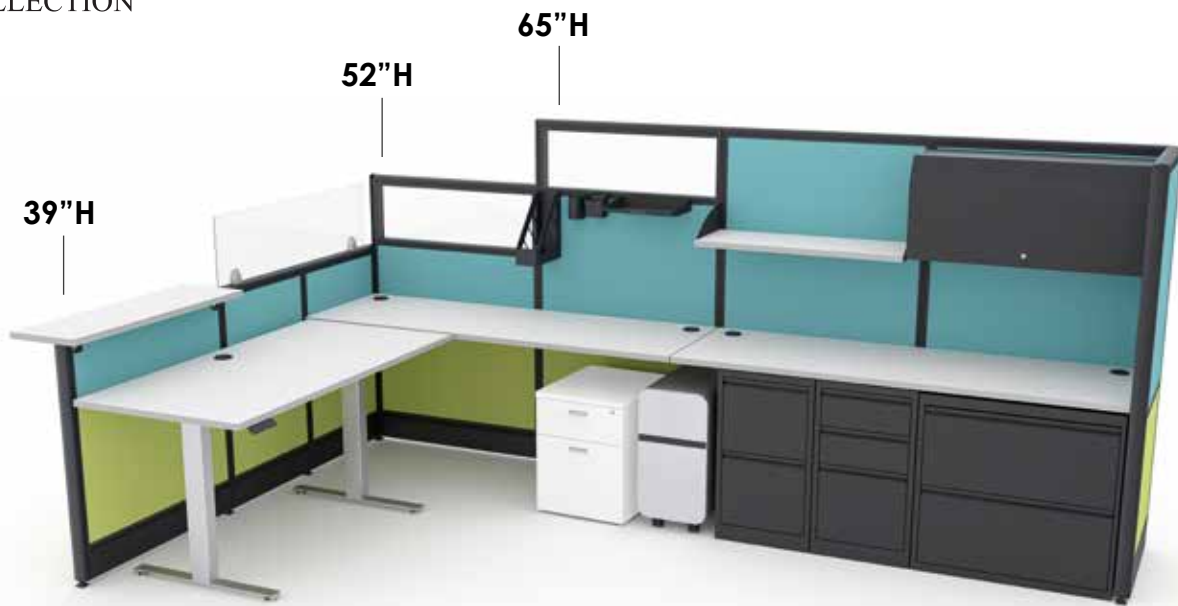

EMERALD

CUBICLE COLLECTION

Height Chart

Panel Style

* (S) Solid can be fabric or laminate

(T) Tile (G) Glass (S) Solid

Layout options: Choose which layout set would best fit your office

Customer Service

Layout #

Call Center

Layout #

120° Cubicles

Layout #

Executive

Layout #

Notes:

Optional Interior Styles
see examples ▶

1. Manager
-Guest seating: 1-2

2. Executive
-Guest seating: 1-2

3. Conference/Board Room
-Number of chairs is based off of table size

4. Huddle
-Number of chairs is based off of table size