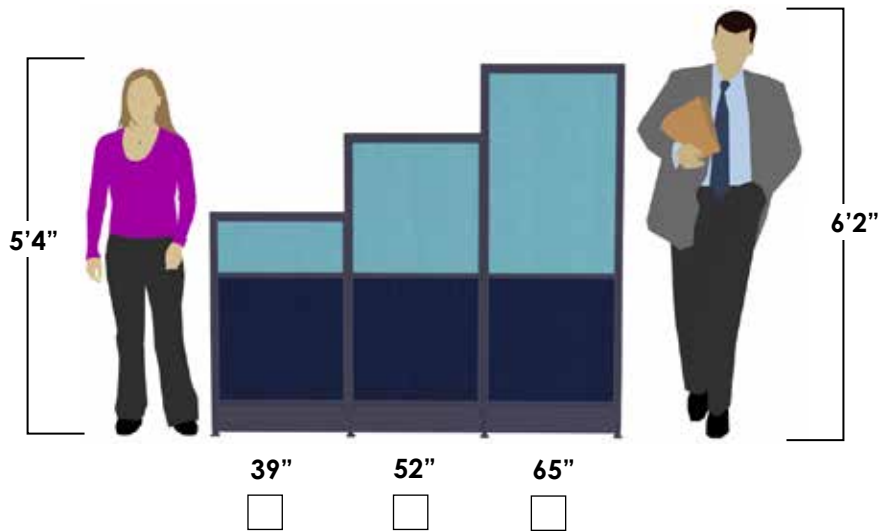

EMERALD

CUBICLE COLLECTION

Height Chart

Panel Style

* (S) Solid can be fabric or laminate

(T) Tile (G) Glass (S) Solid

Layout options: Choose which layout set would best fit your office

Customer Service

Layout #

Call Center

Layout #

120° Cubicles

Layout #

Executive

Layout #

Notes:

Optional Interior Styles
see examples ▶

1. Manager
-Guest seating: 1-2

2. Executive
-Guest seating: 1-2

3. Conference/Board Room
-Number of chairs is based off of table size

4. Huddle
-Number of chairs is based off of table size