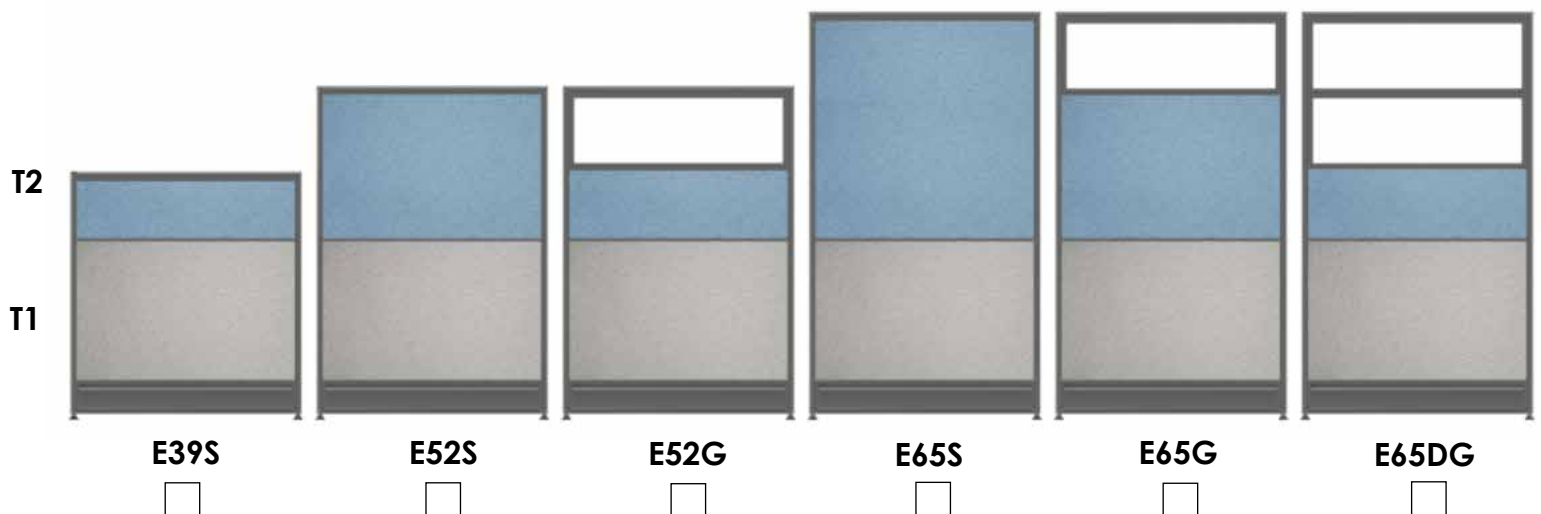

EMERALD

CUBICLE COLLECTION

Height Chart

Panel Style

* (S) Solid can be fabric or laminate

(T) Tile (G) Glass (S) Solid

Layout options: Choose which layout set would best fit your office

Customer Service

Layout #

Call Center

Layout #

120° Cubicles

Layout #

Executive

Layout #

Notes: