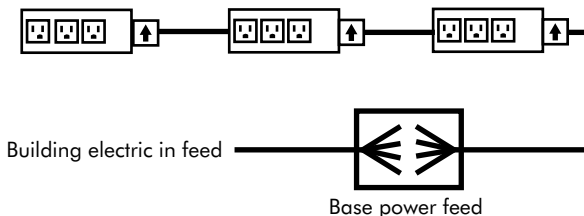

# SAPPHIRE CUBICLE SYSTEM

Sapphire Cubicle System Electric Raceway -Closed

Sapphire Cubicle System Electric Raceway -Open

**⚠ FINAL CONNECTION IS DONE BY A LICENSED ELECTRICIAN**

**WARNING:** Risk of fire or electric shock. As with all non-directional systems, do not electrically connect panel to more than one supply source. Always determine that the panel is electrically connected to one and only one source of supply. Before using any equipment, check the entire system for polarity, continuity, and grounding integrity.

**Power Supply Connection**

The Power System is an eight wire system consisting of four individual circuits rated at 20 amps/120 volts maximum. Circuit 1 (black), circuit 2 (red), and circuit 4 (pink), are served by a system neutral (white) and an equipment ground (green). Circuit 3 (blue) uses an isolated neutral (gray), and an isolated ground (green/yellow). The system may be supplied by a three phase power system with four individual circuits rated 20 amps/120 volts maximum, or as permitted by local code.