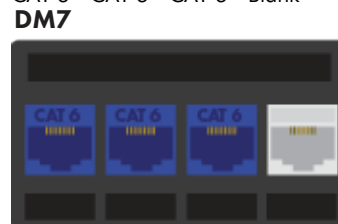

OUTLET - DEDICATED\* - OUTLET

BLANK - DEDICATED\* - BLANK

**\*PLEASE NOTE:** Orange is used to represent the dedicated outlet. The actual color of the outlet is **black**.

**EMERALD** Cubicles come with style #225 Outlets.  
**SAPPHIRE** Cubicles come with style #325 Outlets.

CAT 6 - Blank - Blank - Blank

CAT 6 - CAT 6 - Blank - Blank

CAT 6 - CAT 6 - CAT 6 - Blank

CAT 6 - CAT 6 - CAT 6 - CAT 6

CAT 6 - Phone Jack - Blank - Blank

CAT 6 - CAT 6 - Phone Jack - Blank

CAT 6 - CAT 6 - CAT 6 - Phone Jack