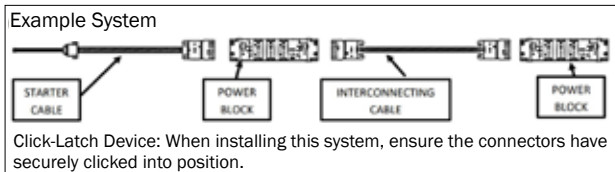

# SAPPHIRE CUBICLE SYSTEM

Sapphire Cubicle System Electric Raceway -Closed

Sapphire Cubicle System Electric Raceway -Open

**⚠ FINAL CONNECTION IS DONE BY A LICENSED ELECTRICIAN**

**WARNING:** Risk of fire or electric shock. As with all non-directional systems, do not electrically connect panel to more than one supply source. Always determine that the panel is electrically connected to one and only one source of supply. Before using any equipment, check the entire system for polarity, continuity, and grounding integrity.

**Power Supply Connection**

The Power System is an eight wire system consisting of four individual circuits rated at 20 amps/120 volts maximum. Circuit 1 (black), circuit 2 (red), and circuit 4 (pink), are served by a system neutral (white) and an equipment ground (green). Circuit 3 (blue) uses an isolated neutral (gray), and an isolated ground (green/yellow). The system may be supplied by a three phase power system with four individual circuits rated 20 amps/120 volts maximum, or as permitted by local code.

**When connecting electric pass throughs to power moduls, please make sure ARROW is up**

**Outlet Layout Options**

OUTLET - BLANK - BLANK

OUTLET - OUTLET - BLANK

OUTLET - OUTLET - OUTLET

OUTLET - DEDICATED\* - BLANK