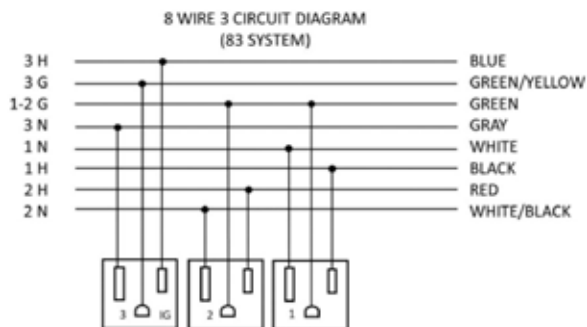

# SAPPHIRE CUBICLE SYSTEM

Sapphire Cubicle System Electric Raceway -Closed

Sapphire Cubicle System Electric Raceway -Open

**⚠ FINAL CONNECTION IS DONE BY A LICENSED ELECTRICIAN**

**WARNING:** Risk of fire or electric shock. As with all non-directional systems, do not electrically connect panel to more than one supply source. Always determine that the panel is electrically connected to one and only one source of supply. Before using any equipment, check the entire system for polarity, continuity, and grounding integrity.

**Power Supply Connection**

The Power System is an eight wire system consisting of four individual circuits rated at 20 amps/120 volts maximum. Circuit 1 (black), circuit 2 (red), and circuit 4 (pink), are served by a system neutral (white) and an equipment ground (green). Circuit 3 (blue) uses an isolated neutral (gray), and an isolated ground (green/yellow). The system may be supplied by a three phase power system with four individual circuits rated 20 amps/120 volts maximum, or as permitted by local code.