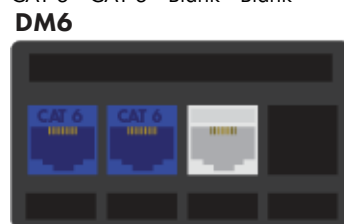

OUTLET - DEDICATED\* - OUTLET

BLANK - DEDICATED\* - BLANK

**\*PLEASE NOTE:** Orange is used to represent the dedicated outlet. The actual color of the outlet is **black**.

**EMERALD** Cubicles come with style #225 Outlets.  
**SAPPHIRE** Cubicles come with style #325 Outlets.

CAT 6 - Blank - Blank - Blank

CAT 6 - CAT 6 - Blank - Blank

CAT 6 - CAT 6 - CAT 6 - Blank

CAT 6 - CAT 6 - CAT 6 - CAT 6

CAT 6 - Phone Jack - Blank - Blank

CAT 6 - CAT 6 - Phone Jack - Blank

CAT 6 - CAT 6 - CAT 6 - Phone Jack