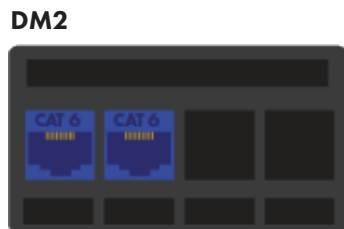

CAT 6 - CAT 6 - Blank - Blank