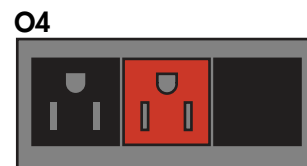

**When connecting electric pass throughs to power moduls, please make sure ARROW is up**

**Outlet Layout Options**

OUTLET - BLANK - BLANK

OUTLET - OUTLET - BLANK

OUTLET - OUTLET - OUTLET

OUTLET - DEDICATED\* - BLANK

OUTLET - DEDICATED\* - OUTLET

BLANK - DEDICATED\* - BLANK

**\*PLEASE NOTE:** Orange is used to represent the dedicated outlet. The actual color of the outlet is **black**.

**EMERALD** Cubicles come with style #225 Outlets.  
**SAPPHIRE** Cubicles come with style #325 Outlets.