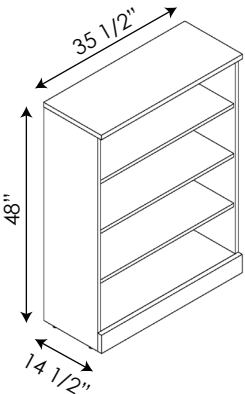

Sal  
Office Furniture  
COLLECTION

**BOOKCASE  
SPECS**

888-993-3757

**SKU Dimensions**

**24"W 2-Shelf Bookcase**

SOL-BS-2430

23 3/4" W x 14 1/2" D X 30"H

**36"W 2-Shelf Bookcase**

SOL-BS-3630

35 1/2" W x 14 1/2" D X 30"H

**24"W 4-Shelf Bookcase**

SOL-BS-2448

23 3/4" W x 14 1/2" D X 48"H

**36"W 4-Shelf Bookcase**

SOL-BS-3648

35 1/2" W x 14 1/2" D X 48"H

**24"W 5-Shelf Bookcase**

**SKU**

SOL-BS-2464

**Dimensions**

23 3/4" W x 14 1/2" D X 64"H

**36"W 5-Shelf Bookcase**

SOL-BS-3664

35 1/2" W x 14 1/2" D X 64"H

**24"W 6-Shelf Bookcase**

SOL-BS-2472

23 3/4" W x 14 1/2" D X 72"H

**36"W 6-Shelf Bookcase**

SOL-BS-3672

35 1/2" W x 14 1/2" D X 72"H