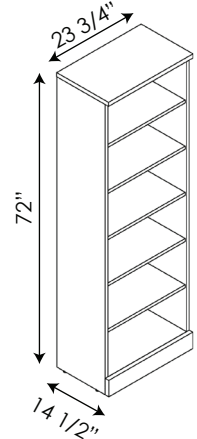

Sal  
Office Furniture  
COLLECTION

**BOOKCASE  
SPECS**

888-993-3757

**SKU Dimensions**

**24"W 2-Shelf Bookcase**

SOL-BS-2430

23 3/4" W x 14 1/2" D X 30"H

**36"W 2-Shelf Bookcase**

SOL-BS-3630

35 1/2" W x 14 1/2" D X 30"H

**24"W 4-Shelf Bookcase**

SOL-BS-2448

23 3/4" W x 14 1/2" D X 48"H

**36"W 4-Shelf Bookcase**

SOL-BS-3648

35 1/2" W x 14 1/2" D X 48"H

**24"W 5-Shelf Bookcase**

**SKU**

SOL-BS-2464

**Dimensions**

23 3/4" W x 14 1/2" D X 64"H

**36"W 5-Shelf Bookcase**

SOL-BS-3664

35 1/2" W x 14 1/2" D X 64"H

**24"W 6-Shelf Bookcase**

SOL-BS-2472

23 3/4" W x 14 1/2" D X 72"H

**36"W 6-Shelf Bookcase**

SOL-BS-3672

35 1/2" W x 14 1/2" D X 72"H