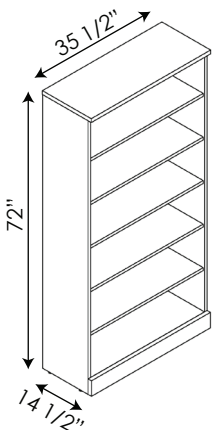

Sal  
Office Furniture  
COLLECTION

**BOOKCASE  
SPECS**

888-993-3757

**SKU Dimensions**

**24"W 2-Shelf Bookcase**

SOL-BS-2430

23 3/4" W x 14 1/2" D X 30"H

**36"W 2-Shelf Bookcase**

SOL-BS-3630

35 1/2" W x 14 1/2" D X 30"H

**24"W 4-Shelf Bookcase**

SOL-BS-2448

23 3/4" W x 14 1/2" D X 48"H

**36"W 4-Shelf Bookcase**

SOL-BS-3648

35 1/2" W x 14 1/2" D X 48"H

**24"W 5-Shelf Bookcase**

**SKU**

SOL-BS-2464

**Dimensions**

23 3/4" W x 14 1/2" D X 64"H

**36"W 5-Shelf Bookcase**

SOL-BS-3664

35 1/2" W x 14 1/2" D X 64"H

**24"W 6-Shelf Bookcase**

SOL-BS-2472

23 3/4" W x 14 1/2" D X 72"H

**36"W 6-Shelf Bookcase**

SOL-BS-3672

35 1/2" W x 14 1/2" D X 72"H