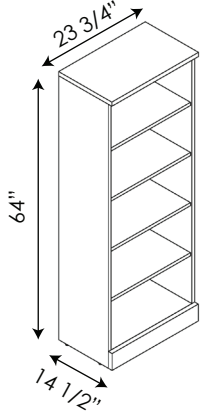

Sal  
Office Furniture  
COLLECTION

**BOOKCASE  
SPECS**

888-993-3757

**SKU Dimensions**

**24"W 2-Shelf Bookcase**

SOL-BS-2430

23 3/4" W x 14 1/2" D X 30"H

**36"W 2-Shelf Bookcase**

SOL-BS-3630

35 1/2" W x 14 1/2" D X 30"H

**24"W 4-Shelf Bookcase**

SOL-BS-2448

23 3/4" W x 14 1/2" D X 48"H

**36"W 4-Shelf Bookcase**

SOL-BS-3648

35 1/2" W x 14 1/2" D X 48"H

**24"W 5-Shelf Bookcase**

**SKU**

SOL-BS-2464

**Dimensions**

23 3/4" W x 14 1/2" D X 64"H

**36"W 5-Shelf Bookcase**

SOL-BS-3664

35 1/2" W x 14 1/2" D X 64"H

**24"W 6-Shelf Bookcase**

SOL-BS-2472

23 3/4" W x 14 1/2" D X 72"H

**36"W 6-Shelf Bookcase**

SOL-BS-3672

35 1/2" W x 14 1/2" D X 72"H