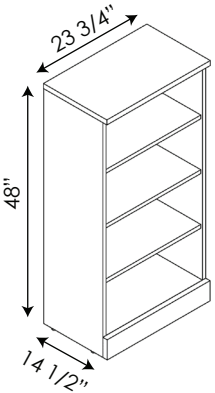

Sal  
Office Furniture  
COLLECTION

**BOOKCASE  
SPECS**

888-993-3757

**SKU Dimensions**

**24"W 2-Shelf Bookcase**

SOL-BS-2430

23 3/4" W x 14 1/2" D X 30"H

**36"W 2-Shelf Bookcase**

SOL-BS-3630

35 1/2" W x 14 1/2" D X 30"H

**24"W 4-Shelf Bookcase**

SOL-BS-2448

23 3/4" W x 14 1/2" D X 48"H

**36"W 4-Shelf Bookcase**

SOL-BS-3648

35 1/2" W x 14 1/2" D X 48"H

**24"W 5-Shelf Bookcase**

**SKU**

SOL-BS-2464

**Dimensions**

23 3/4" W x 14 1/2" D X 64"H

**36"W 5-Shelf Bookcase**

SOL-BS-3664

35 1/2" W x 14 1/2" D X 64"H

**24"W 6-Shelf Bookcase**

SOL-BS-2472

23 3/4" W x 14 1/2" D X 72"H

**36"W 6-Shelf Bookcase**

SOL-BS-3672

35 1/2" W x 14 1/2" D X 72"H