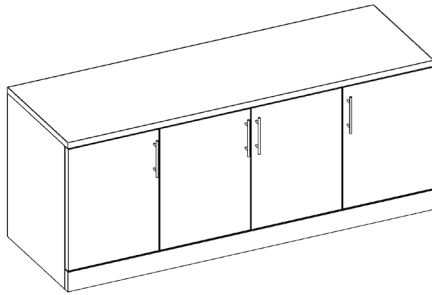

Sal

Office Furniture
COLLECTION

CREDENZA
Features

888-993-3757

Credenza Layout Options

4 Door Credenza

2 Door Credenza (Outer)

2 Door Credenza (Inner)

Open

Available in Black or Silver

Closed

Open

- Features:**
- (2) AC power outlets
 - (2) USB ports
 - (1) RJ port

- (1) HDMI port
 - (1) Wireless charging pad
- Cord length: 6ft