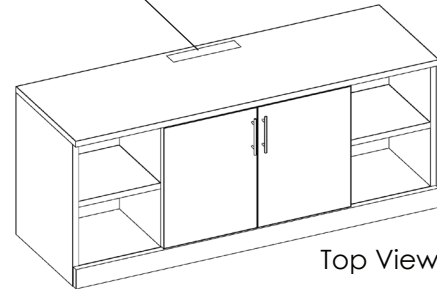

Electrical Placement Options

Top View

Electrical Module Options

Closed

Open

Available in Black or Silver

Closed

Open

1. **Features:**
- (2) AC power outlets
  - (2) USB ports
  - (1) RJ port

- (1) HDMI port
  - (1) Wireless charging pad
2. Cord length: 6ft