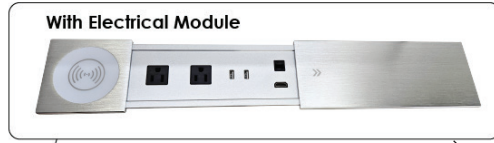

Linen
(D-427-60)

Grade 3

Black Cypress
(U999-ST19)

Electrical Placement Options

Front View

Top View

Electrical Module Options

Closed

Open

Available in Black or Silver

Closed

Open

- Features:**
- (2) AC power outlets
 - (2) USB ports
 - (1) RJ port

- (1) HDMI port
 - (1) Wireless charging pad
- Cord length: 6ft