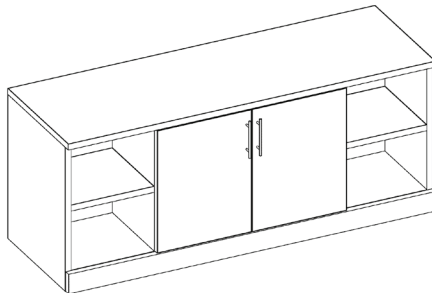

Sal

Office Furniture
COLLECTION

CREDENZA
Features

888-993-3757

Credenza Layout Options

4 Door Credenza

2 Door Credenza (Outer)

2 Door Credenza (Inner)

Open

Available in Black or Silver

Closed

Open

- Features:**
- (2) AC power outlets
 - (2) USB ports
 - (1) RJ port

- (1) HDMI port
 - (1) Wireless charging pad
- Cord length: 6ft