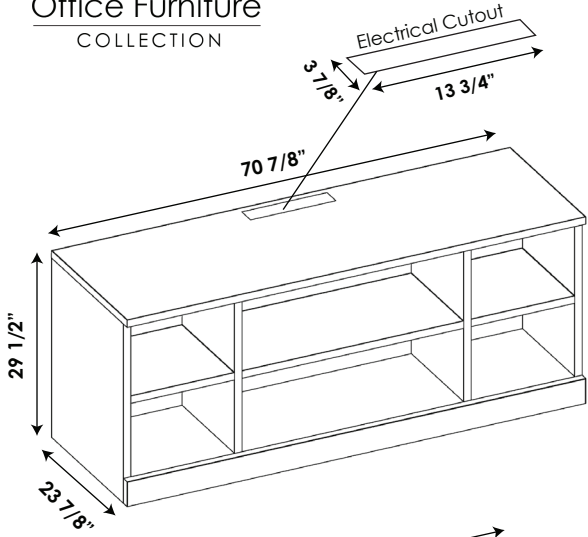

Sol
Office Furniture
COLLECTION

CREDENZA
SPECS

888-993-3757

SKU

Dimensions

SOL-CR-ID-2472-ELECTRIC-1

70 7/8"W X 23 7/8" D 29 1/2"H

SOL-CR-ID-2472-1

70 7/8"W X 23 7/8" D 29 1/2"H

SOL-CR-OD-2472-ELECTRIC-1

70 7/8"W X 23 7/8" D 29 1/2"H

SOL-CR-OD-2472-1

70 7/8"W X 23 7/8" D 29 1/2"H

SKU

Dimensions

SOL-CR-OP-2472-
ELECTRIC-1

70 7/8" W X 23 7/8" D 29 1/2" H

SOL-CR-OP-2472-1

70 7/8" W X 23 7/8" D 29 1/2" H

SOL-CR-4D-2472-
ELECTRIC-1

70 7/8" W X 23 7/8" D 29 1/2" H

SOL-CR-4D-2472-1

70 7/8" W X 23 7/8" D 29 1/2" H