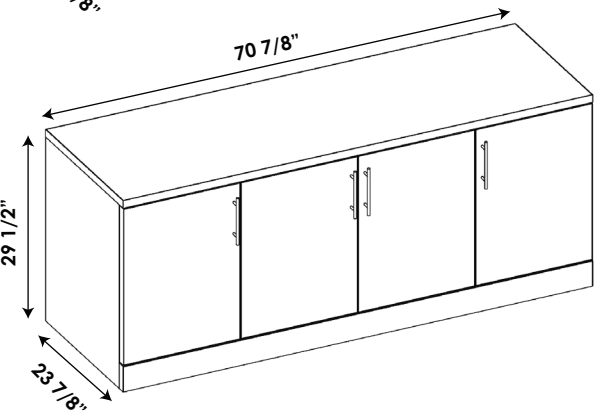

Sol
Office Furniture
COLLECTION

CREDENZA
SPECS

888-993-3757

SKU

Dimensions

SOL-CR-ID-2472-ELECTRIC-1

70 7/8"W X 23 7/8" D 29 1/2"H

SOL-CR-ID-2472-1

70 7/8"W X 23 7/8" D 29 1/2"H

SOL-CR-OD-2472-ELECTRIC-1

70 7/8"W X 23 7/8" D 29 1/2"H

SOL-CR-OD-2472-1

70 7/8"W X 23 7/8" D 29 1/2"H

SKU

Dimensions

SOL-CR-OP-2472-
ELECTRIC-1

70 7/8" W X 23 7/8" D 29 1/2" H

SOL-CR-OP-2472-1

70 7/8" W X 23 7/8" D 29 1/2" H

SOL-CR-4D-2472-
ELECTRIC-1

70 7/8" W X 23 7/8" D 29 1/2" H

SOL-CR-4D-2472-1

70 7/8" W X 23 7/8" D 29 1/2" H