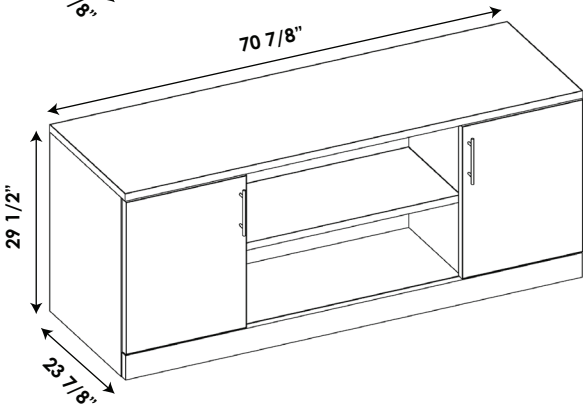

Sol
Office Furniture
COLLECTION

CREDENZA
SPECS

888-993-3757

SKU

Dimensions

SOL-CR-ID-2472-ELECTRIC-1

70 7/8"W X 23 7/8" D 29 1/2"H

SOL-CR-ID-2472-1

70 7/8"W X 23 7/8" D 29 1/2"H

SOL-CR-OD-2472-ELECTRIC-1

70 7/8"W X 23 7/8" D 29 1/2"H

SOL-CR-OD-2472-1

70 7/8"W X 23 7/8" D 29 1/2"H

SKU

Dimensions

SOL-CR-OP-2472-
ELECTRIC-1

70 7/8" W X 23 7/8" D 29 1/2" H

SOL-CR-OP-2472-1

70 7/8" W X 23 7/8" D 29 1/2" H

SOL-CR-4D-2472-
ELECTRIC-1

70 7/8" W X 23 7/8" D 29 1/2" H

SOL-CR-4D-2472-1

70 7/8" W X 23 7/8" D 29 1/2" H