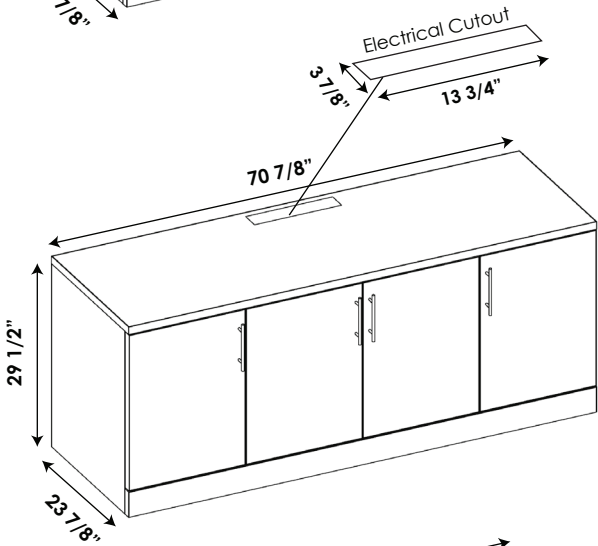

Sol
Office Furniture
COLLECTION

CREDENZA
SPECS

888-993-3757

SKU

Dimensions

SOL-CR-ID-2472-ELECTRIC-1

70 7/8"W X 23 7/8" D 29 1/2"H

SOL-CR-ID-2472-1

70 7/8"W X 23 7/8" D 29 1/2"H

SOL-CR-OD-2472-ELECTRIC-1

70 7/8"W X 23 7/8" D 29 1/2"H

SOL-CR-OD-2472-1

70 7/8"W X 23 7/8" D 29 1/2"H

SKU

Dimensions

SOL-CR-OP-2472-
ELECTRIC-1

70 7/8" W X 23 7/8" D 29 1/2" H

SOL-CR-OP-2472-1

70 7/8" W X 23 7/8" D 29 1/2" H

SOL-CR-4D-2472-
ELECTRIC-1

70 7/8" W X 23 7/8" D 29 1/2" H

SOL-CR-4D-2472-1

70 7/8" W X 23 7/8" D 29 1/2" H