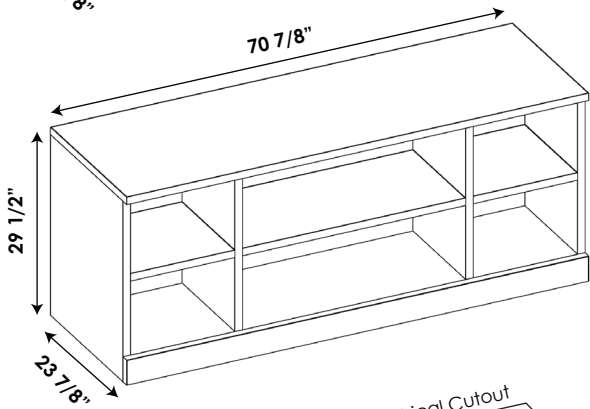

Sol
Office Furniture
COLLECTION

CREDENZA
SPECS

888-993-3757

SKU

Dimensions

SOL-CR-ID-2472-ELECTRIC-1

70 7/8"W X 23 7/8" D 29 1/2"H

SOL-CR-ID-2472-1

70 7/8"W X 23 7/8" D 29 1/2"H

SOL-CR-OD-2472-ELECTRIC-1

70 7/8"W X 23 7/8" D 29 1/2"H

SOL-CR-OD-2472-1

70 7/8"W X 23 7/8" D 29 1/2"H

SKU

Dimensions

SOL-CR-OP-2472-
ELECTRIC-1

70 7/8" W X 23 7/8" D 29 1/2" H

SOL-CR-OP-2472-1

70 7/8" W X 23 7/8" D 29 1/2" H

SOL-CR-4D-2472-
ELECTRIC-1

70 7/8" W X 23 7/8" D 29 1/2" H

SOL-CR-4D-2472-1

70 7/8" W X 23 7/8" D 29 1/2" H