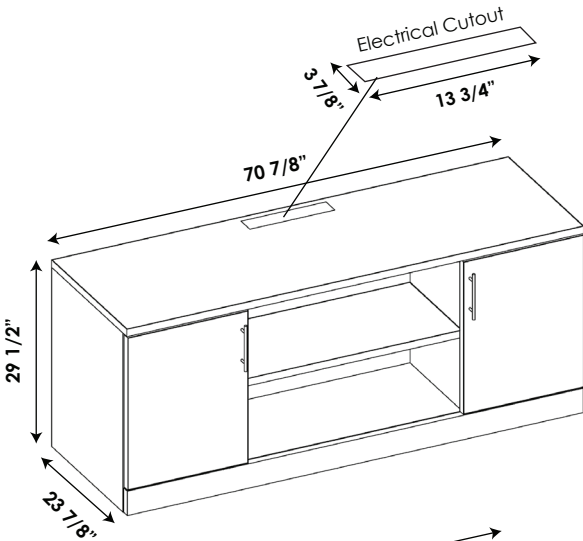

Sol
Office Furniture
COLLECTION

CREDENZA
SPECS

888-993-3757

SKU

Dimensions

SOL-CR-ID-2472-ELECTRIC-1

70 7/8"W X 23 7/8" D 29 1/2"H

SOL-CR-ID-2472-1

70 7/8"W X 23 7/8" D 29 1/2"H

SOL-CR-OD-2472-ELECTRIC-1

70 7/8"W X 23 7/8" D 29 1/2"H

SOL-CR-OD-2472-1

70 7/8"W X 23 7/8" D 29 1/2"H

SKU

Dimensions

SOL-CR-OP-2472-
ELECTRIC-1

70 7/8" W X 23 7/8" D 29 1/2" H

SOL-CR-OP-2472-1

70 7/8" W X 23 7/8" D 29 1/2" H

SOL-CR-4D-2472-
ELECTRIC-1

70 7/8" W X 23 7/8" D 29 1/2" H

SOL-CR-4D-2472-1

70 7/8" W X 23 7/8" D 29 1/2" H