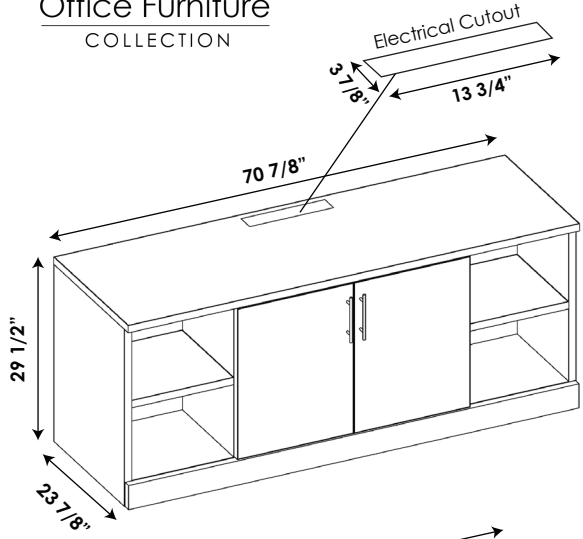

Sol
Office Furniture
COLLECTION

CREDENZA
SPECS

888-993-3757

SKU

Dimensions

SOL-CR-ID-2472-ELECTRIC-1

70 7/8"W X 23 7/8" D 29 1/2"H

SOL-CR-ID-2472-1

70 7/8"W X 23 7/8" D 29 1/2"H

SOL-CR-OD-2472-ELECTRIC-1

70 7/8"W X 23 7/8" D 29 1/2"H

SOL-CR-OD-2472-1

70 7/8"W X 23 7/8" D 29 1/2"H

SKU

Dimensions

SOL-CR-OP-2472-
ELECTRIC-1

70 7/8" W X 23 7/8" D 29 1/2" H

SOL-CR-OP-2472-1

70 7/8" W X 23 7/8" D 29 1/2" H

SOL-CR-4D-2472-
ELECTRIC-1

70 7/8" W X 23 7/8" D 29 1/2" H

SOL-CR-4D-2472-1

70 7/8" W X 23 7/8" D 29 1/2" H