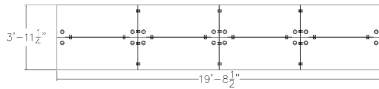

GALLERY IMAGES

PROFESSIONAL OFFICE
DESIGN SERVICES

Have questions about this product?

Call SKUTCHI Designs Inc. for a free, no-obligation consultation. We'll be happy to answer your questions

888-993-3757