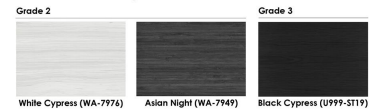

uniformed working environment

- Set of 2 inset power/data modules available for an upcharge
- **Chair features:**
  - Mesh seat and back for durable, breathable support
  - Split back design for lumbar support
  - Adjustable seat depth and tilt
  - 3D adjustable arms: Height adjustable, arm pad slider, and arm pad pivot
  - Durable polished aluminum base and frame
  - Tilt: Full-back 3 locking positions & tension adjustment.
  - Height adjustments: Pneumatic seat height adjustment
  - Arms: Height adjustable (3.75"), arm pad slider (1.5") and arm pad pivot
  - Seat: durable breathable mesh
  - Meets the BIFMA standard for commercial grade use

Also, you can call toll-free (888) 993-3757 to customize this table with another size, tabletop shape, base, or laminates available.

SKU: HAR-BUN-BOT-46X119-T-AME6226

GALLERY IMAGES