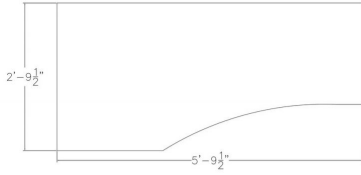

GALLERY IMAGES

Laminate Options

Grade 1

Domestic Laminate Options

Grade 2

Grade 3

PROFESSIONAL OFFICE
DESIGN SERVICES

Have questions about this product?

Call SKUTCHI Designs Inc. for a free, no-obligation consultation. We'll be happy to answer your questions

888-993-3757